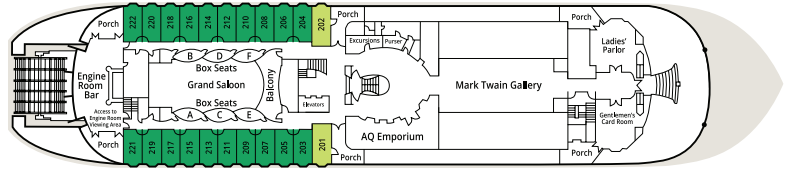

AMERICAN QUEEN DECK PLAN & SHIP STATISTICS

INSIDE STATEROOMS

Observation & Texas Decks

E 132-140 SQ. FT.

SD* 140-168 SQ. FT.

SI* 80 SQ. FT.

OUTSIDE STATEROOMS WITH VERANDA

Observation, Texas & Cabin Decks

PADDLEWHEEL STATEROOMS

Texas Deck

302-342 SQ. FT. with picture window overlooking paddlewheel

DELUXE OUTSIDE STATEROOMS WITH BAY WINDOW

Cabin Deck

190 SQ. FT.

LUXURY SUITES WITH VERANDA

Promenade & Texas Decks

353-363 SQ. FT.

DELUXE SUITES WITH VERANDA

Promenade Deck

230 SQ. FT.

JUNIOR SUITES WITH VERANDA

Promenade Deck

210 SQ. FT.

DECK 6 - SUN DECK

DECK 5 - PROMENADE DECK

DECK 4 - OBSERVATION DECK

DECK 3 - TEXAS DECK

DECK 2 - CABIN DECK

DECK 1 - MAIN DECK

*INDICATES SINGLE STATEROOM.
TRIPLE STATEROOMS ARE AVAILABLE UPON REQUEST.

Year Built.....	1995	Width.....	89 feet
Refurbished.....	2012	Passenger Capacity.....	417
Tonnage.....	3,707	Crew Size.....	172
Length.....	418 feet	Total Staterooms.....	218