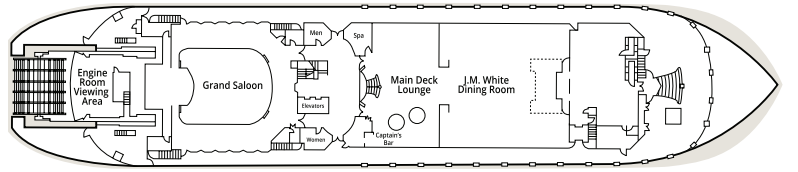

AMERICAN QUEEN DECK PLAN & SHIP STATISTICS

INSIDE STATEROOMS

Observation & Texas Decks

E 132-140 SQ. FT.

SD* 140-168 SQ. FT.

SI* 80 SQ. FT.

OUTSIDE STATEROOMS WITH VERANDA

Observation, Texas & Cabin Decks

353-363 SQ. FT.

DELUXE SUITES WITH VERANDA

Promenade Deck

230 SQ. FT.

JUNIOR SUITES WITH VERANDA

Promenade Deck

210 SQ. FT.

DECK 6 - SUN DECK

DECK 5 - PROMENADE DECK

DECK 4 - OBSERVATION DECK

DECK 3 - TEXAS DECK

DECK 2 - CABIN DECK

DECK 1 - MAIN DECK

*INDICATES SINGLE STATEROOM.
TRIPLE STATEROOMS ARE AVAILABLE UPON REQUEST.

Year Built.....	1995	Width.....	89 feet
Refurbished.....	2012	Passenger Capacity.....	417
Tonnage.....	3,707	Crew Size.....	172
Length.....	418 feet	Total Staterooms.....	218