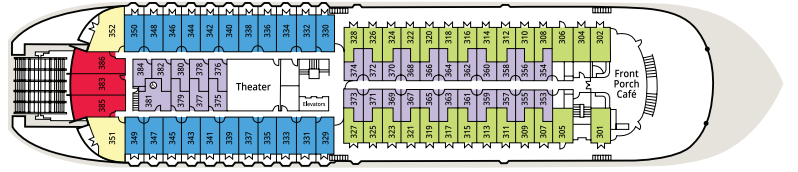

AMERICAN QUEEN DECK PLAN & SHIP STATISTICS

INSIDE STATEROOMS

Observation & Texas Decks

E 132-140 SQ. FT.

SD* 140-168 SQ. FT.

SI* 80 SQ. FT.

OUTSIDE STATEROOMS WITH VERANDA

Observation, Texas & Cabin Decks

353-363 SQ. FT.

DELUXE SUITES WITH VERANDA

Promenade Deck

230 SQ. FT.

JUNIOR SUITES WITH VERANDA

Promenade Deck

210 SQ. FT.

DECK 6 - SUN DECK

DECK 5 - PROMENADE DECK

DECK 4 - OBSERVATION DECK

DECK 3 - TEXAS DECK

DECK 2 - CABIN DECK

DECK 1 - MAIN DECK

*INDICATES SINGLE STATEROOM.
TRIPLE STATEROOMS ARE AVAILABLE UPON REQUEST.

Year Built.....	1995	Width.....	89 feet
Refurbished.....	2012	Passenger Capacity.....	417
Tonnage.....	3,707	Crew Size.....	172
Length.....	418 feet	Total Staterooms.....	218