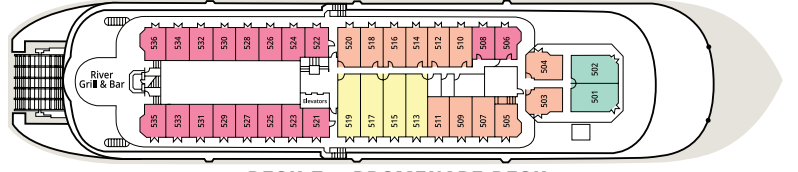

AMERICAN QUEEN DECK PLAN & SHIP STATISTICS

INSIDE STATEROOMS

Observation & Texas Decks

E 132-140 SQ. FT.

SD* 140-168 SQ. FT.

SI* 80 SQ. FT.

OUTSIDE STATEROOMS WITH VERANDA

Observation, Texas & Cabin Decks

353-363 SQ. FT.

DELUXE SUITES WITH VERANDA

Promenade Deck

230 SQ. FT.

JUNIOR SUITES WITH VERANDA

Promenade Deck

210 SQ. FT.

DECK 6 - SUN DECK

DECK 5 - PROMENADE DECK

DECK 4 - OBSERVATION DECK

DECK 3 - TEXAS DECK

DECK 2 - CABIN DECK

DECK 1 - MAIN DECK

*INDICATES SINGLE STATEROOM.
TRIPLE STATEROOMS ARE AVAILABLE UPON REQUEST.

Year Built.....	1995	Width.....	89 feet
Refurbished.....	2012	Passenger Capacity.....	417
Tonnage.....	3,707	Crew Size.....	172
Length.....	418 feet	Total Staterooms.....	218