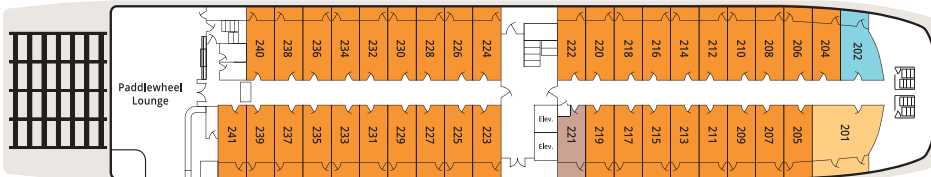

AMERICAN EMPRESS DECK PLAN & SHIP STATISTICS

**DECK 4
VISTA VIEW DECK**

**DECK 3
DISCOVERY DECK**

**DECK 2
FRONTIER DECK**

**DECK 1
EXPLORER DECK**

- LS** **LUXURY SUITES WITH PRIVATE VERANDA**
Discovery & Frontier Decks
410 SQ. FT.
- A** **SUITES WITH VERANDA**
Vista View Deck
310 SQ. FT.
- B** **SUPERIOR VERANDA STATEROOMS**
Vista View, Discovery & Frontier Decks
210 SQ. FT.
- C** **DELUXE VERANDA STATEROOMS**
Discovery & Frontier Decks
180 SQ. FT.

- D** **OUTSIDE STATEROOMS WITH WINDOW**
Explorer Deck
180 SQ. FT.
- E** **VERANDA STATEROOMS**
Vista View Deck
150 SQ. FT.
- CS** **SINGLE OUTSIDE VERANDA STATEROOMS**
Frontier Deck
160 SQ. FT.

Year Built.....2003
 Refurbished.....2013
 Tonnage.....4,235
 Length.....360 feet
 Height.....59 feet
 Beam.....58 feet
 Passenger Capacity.....209
 Crew Size.....73
 Total Staterooms.....105
 Speed.....14 knots (max)
 Propelled by electric paddlewheel:
 2 – 2000 hp ZDrives