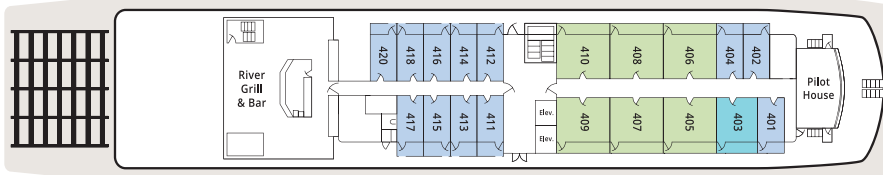

AMERICAN EMPRESS DECK PLAN & SHIP STATISTICS

**DECK 4
VISTA VIEW DECK**

**DECK 3
DISCOVERY DECK**

**DECK 2
FRONTIER DECK**

**DECK 1
EXPLORER DECK**

- LS** **LUXURY SUITES WITH PRIVATE VERANDA**
Discovery & Frontier Decks
410 SQ. FT.
- A** **SUITES WITH VERANDA**
Vista View Deck
310 SQ. FT.
- B** **SUPERIOR VERANDA STATEROOMS**
Vista View, Discovery & Frontier Decks
210 SQ. FT.
- C** **DELUXE VERANDA STATEROOMS**
Discovery & Frontier Decks
180 SQ. FT.

- D** **OUTSIDE STATEROOMS WITH WINDOW**
Explorer Deck
180 SQ. FT.
- E** **VERANDA STATEROOMS**
Vista View Deck
150 SQ. FT.
- CS** **SINGLE OUTSIDE VERANDA STATEROOMS**
Frontier Deck
160 SQ. FT.

Year Built.....2003
 Refurbished.....2013
 Tonnage.....4,235
 Length.....360 feet
 Height.....59 feet
 Beam.....58 feet
 Passenger Capacity.....209
 Crew Size.....73
 Total Staterooms.....105
 Speed.....14 knots (max)
 Propelled by electric paddlewheel:
 2 – 2000 hp ZDrives