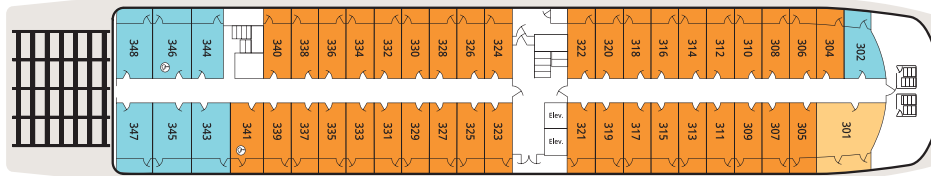

AMERICAN EMPRESS DECK PLAN & SHIP STATISTICS

**DECK 4
VISTA VIEW DECK**

**DECK 3
DISCOVERY DECK**

**DECK 2
FRONTIER DECK**

**DECK 1
EXPLORER DECK**

- LS** **LUXURY SUITES WITH PRIVATE VERANDA**
Discovery & Frontier Decks
410 SQ. FT.
- A** **SUITES WITH VERANDA**
Vista View Deck
310 SQ. FT.
- B** **SUPERIOR VERANDA STATEROOMS**
Vista View, Discovery & Frontier Decks
210 SQ. FT.
- C** **DELUXE VERANDA STATEROOMS**
Discovery & Frontier Decks
180 SQ. FT.

- D** **OUTSIDE STATEROOMS WITH WINDOW**
Explorer Deck
180 SQ. FT.
- E** **VERANDA STATEROOMS**
Vista View Deck
150 SQ. FT.
- CS** **SINGLE OUTSIDE VERANDA STATEROOMS**
Frontier Deck
160 SQ. FT.

Year Built.....2003
 Refurbished.....2013
 Tonnage.....4,235
 Length.....360 feet
 Height.....59 feet
 Beam.....58 feet
 Passenger Capacity.....209
 Crew Size.....73
 Total Staterooms.....105
 Speed.....14 knots (max)
 Propelled by electric paddlewheel:
 2 – 2000 hp ZDrives