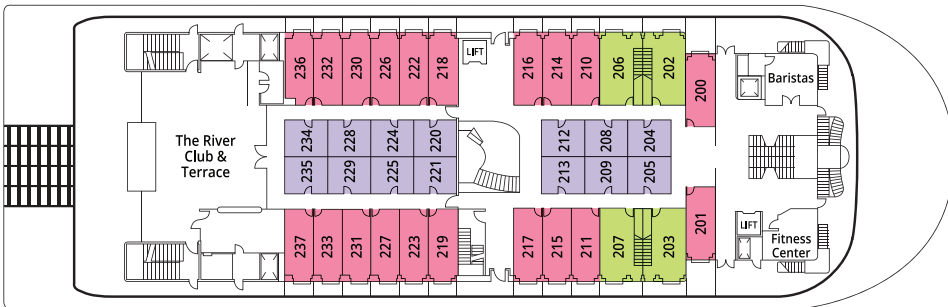

AMERICAN DUCHESS™

AMERICAN QUEEN®
STEAMBOAT COMPANY

Uniquely American River Cruises

DECK 4 – SUN DECK

OS OWNER'S SUITES
Cabin Deck
550 SQ. FT. with private balcony

LFS LOFT SUITES
Observation Deck
550 SQ. FT. with private balcony

DECK 3 – CABIN DECK

DS DELUXE SUITES
Cabin Deck
450 SQ. FT. with private balcony

VS VERANDA SUITES
Observation & Cabin Decks
240-330 SQ. FT.

DECK 2 – OBSERVATION DECK

IS INTERIOR SUITES
Observation & Cabin Decks
180-200 SQ. FT.

DECK 1 – MAIN DECK

Year Built.....1995
Refurbishment.....2017
Length.....340 feet
Passenger Capacity.....166
Crew Size.....80
Total Suites.....83