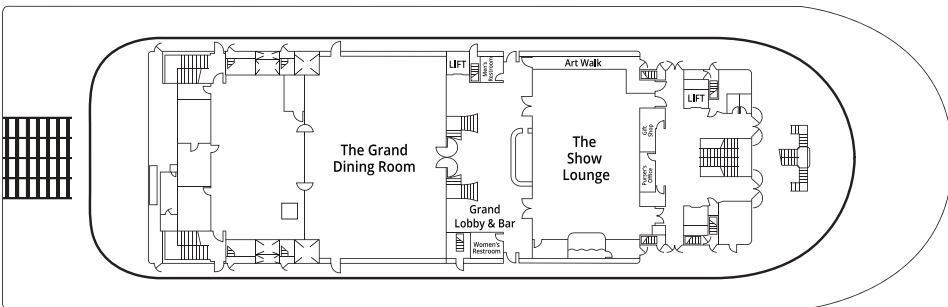

AMERICAN DUCHESS™

AMERICAN QUEEN®
STEAMBOAT COMPANY

Uniquely American River Cruises

DECK 4 – SUN DECK

OS OWNER'S SUITES
Cabin Deck
550 SQ. FT. with private balcony

LFS LOFT SUITES
Observation Deck
550 SQ. FT. with private balcony

DECK 3 – CABIN DECK

DS DELUXE SUITES
Cabin Deck
450 SQ. FT. with private balcony

VS VERANDA SUITES
Observation & Cabin Decks
240-330 SQ. FT.

DECK 2 – OBSERVATION DECK

IS INTERIOR SUITES
Observation & Cabin Decks
180-200 SQ. FT.

DECK 1 – MAIN DECK

Year Built.....1995
Refurbishment.....2017
Length.....340 feet
Passenger Capacity.....166
Crew Size.....80
Total Suites.....83