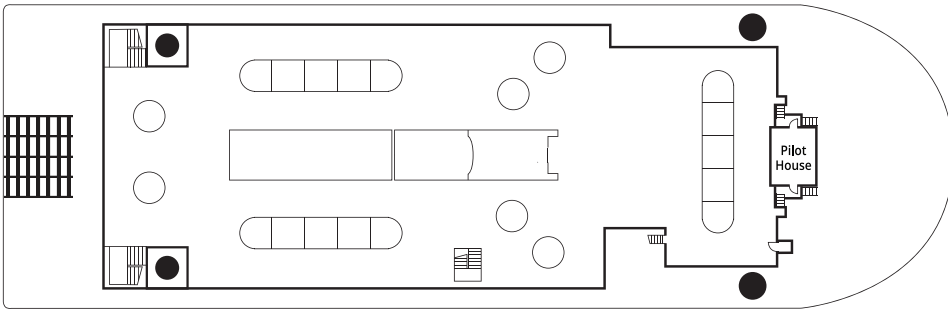

AMERICAN DUCHESS™

AMERICAN QUEEN®
STEAMBOAT COMPANY

Uniquely American River Cruises

DECK 4 – SUN DECK

OS OWNER'S SUITES
Cabin Deck
550 SQ. FT. with private balcony

LFS LOFT SUITES
Observation Deck
550 SQ. FT. with private balcony

DECK 3 – CABIN DECK

DS DELUXE SUITES
Cabin Deck
450 SQ. FT. with private balcony

VS VERANDA SUITES
Observation & Cabin Decks
240-330 SQ. FT.

DECK 2 – OBSERVATION DECK

IS INTERIOR SUITES
Observation & Cabin Decks
180-200 SQ. FT.

DECK 1 – MAIN DECK

Year Built.....1995
Refurbishment.....2017
Length.....340 feet
Passenger Capacity.....166
Crew Size.....80
Total Suites.....83