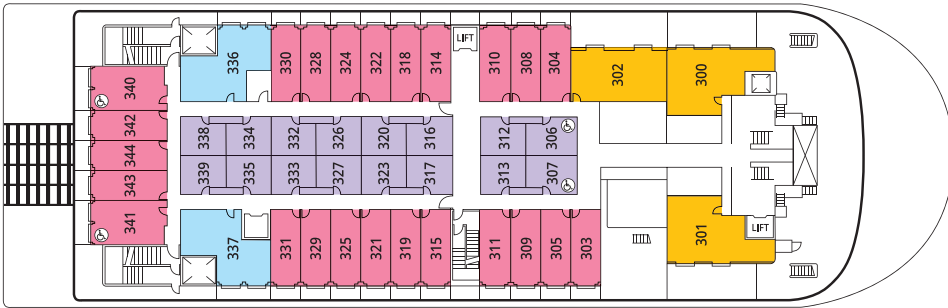

AMERICAN DUCHESS™

AMERICAN QUEEN®
STEAMBOAT COMPANY

Uniquely American River Cruises

DECK 4 – SUN DECK

OS OWNER'S SUITES
Cabin Deck
550 SQ. FT. with private balcony

LFS LOFT SUITES
Observation Deck
550 SQ. FT. with private balcony

DECK 3 – CABIN DECK

DS DELUXE SUITES
Cabin Deck
450 SQ. FT. with private balcony

VS VERANDA SUITES
Observation & Cabin Decks
240-330 SQ. FT.

DECK 2 – OBSERVATION DECK

IS INTERIOR SUITES
Observation & Cabin Decks
180-200 SQ. FT.

DECK 1 – MAIN DECK

Year Built.....1995
Refurbishment.....2017
Length.....340 feet
Passenger Capacity.....166
Crew Size.....80
Total Suites.....83