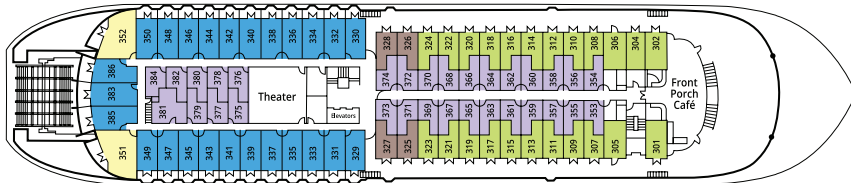

**DECK 6 - SUN DECK**

**DECK 5 - PROMENADE DECK**

**DECK 4 - OBSERVATION DECK**

**DECK 3 - TEXAS DECK**

**DECK 2 - CABIN DECK**

**DECK 1 - MAIN DECK**

**OS** **OWNER'S SUITES WITH SEMI-PRIVATE VERANDA**  
Promenade Deck  
348 SQ. FT. with semi-private 690 sq. ft. veranda

**LS** **LUXURY SUITES WITH VERANDA**  
Promenade & Texas Decks  
353-363 SQ. FT.

**AAA** **SUITES WITH VERANDA**  
Promenade Deck  
230 SQ. FT.

**AA** **DELUXE OUTSIDE STATEROOMS WITH VERANDA**  
Observation & Promenade Decks  
190 SQ. FT.

**B** 190-205 SQ. FT.

**C** 140-160 SQ. FT.

**D** **OUTSIDE STATEROOMS**  
Cabin Deck  
190 SQ. FT.

**SI** **INSIDE STATEROOMS**  
Observation & Texas Decks  
80 SQ. FT.

**E** 132-140 SQ. FT.

TRIPLE STATEROOMS ARE AVAILABLE UPON REQUEST.

Year Built.....1995 Width.....89 feet  
 Refurbished.....2017 Passenger Capacity.....424  
 Tonnage.....3,707 Crew Size.....172  
 Length.....420 feet Total Staterooms.....213