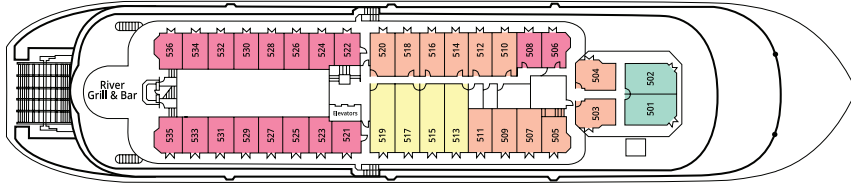

**DECK 6 - SUN DECK**

**DECK 5 - PROMENADE DECK**

**DECK 4 - OBSERVATION DECK**

**DECK 3 - TEXAS DECK**

**DECK 2 - CABIN DECK**

**DECK 1 - MAIN DECK**

**OS** **OWNER'S SUITES WITH SEMI-PRIVATE VERANDA**  
Promenade Deck  
348 SQ. FT. with semi-private 690 sq. ft. veranda

**LS** **LUXURY SUITES WITH VERANDA**  
Promenade & Texas Decks  
353-363 SQ. FT.

**AAA** **SUITES WITH VERANDA**  
Promenade Deck  
230 SQ. FT.

**AA** **DELUXE OUTSIDE STATEROOMS WITH VERANDA**  
Observation & Promenade Decks  
190 SQ. FT.

**B** 190-205 SQ. FT.

**C** 140-160 SQ. FT.

**D** **OUTSIDE STATEROOMS**  
Cabin Deck  
190 SQ. FT.

**SI** **INSIDE STATEROOMS**  
Observation & Texas Decks  
80 SQ. FT.

**E** 132-140 SQ. FT.

TRIPLE STATEROOMS ARE AVAILABLE UPON REQUEST.

Year Built.....1995 Width.....89 feet  
 Refurbished.....2017 Passenger Capacity.....424  
 Tonnage.....3,707 Crew Size.....172  
 Length.....420 feet Total Staterooms.....213