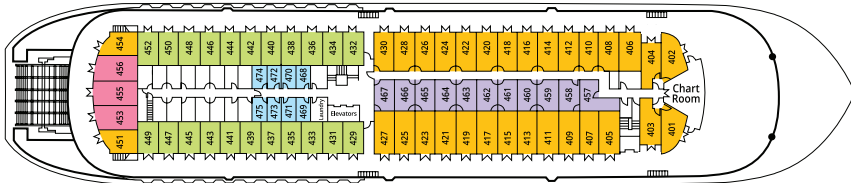

**DECK 6 - SUN DECK**

**DECK 5 - PROMENADE DECK**

**DECK 4 - OBSERVATION DECK**

**DECK 3 - TEXAS DECK**

**DECK 2 - CABIN DECK**

**DECK 1 - MAIN DECK**

**OS** **OWNER'S SUITES WITH SEMI-PRIVATE VERANDA**  
Promenade Deck  
348 SQ. FT. with semi-private 690 sq. ft. veranda

**LS** **LUXURY SUITES WITH VERANDA**  
Promenade & Texas Decks  
353-363 SQ. FT.

**AAA** **SUITES WITH VERANDA**  
Promenade Deck  
230 SQ. FT.

**AA** **DELUXE OUTSIDE STATEROOMS WITH VERANDA**  
Observation & Promenade Decks  
190 SQ. FT.

**B** 190-205 SQ. FT.

**C** 140-160 SQ. FT.

**D** **OUTSIDE STATEROOMS**  
Cabin Deck  
190 SQ. FT.

**SI** **INSIDE STATEROOMS**  
Observation & Texas Decks  
80 SQ. FT.

**E** 132-140 SQ. FT.

TRIPLE STATEROOMS ARE AVAILABLE UPON REQUEST.

Year Built.....1995 Width.....89 feet  
 Refurbished.....2017 Passenger Capacity.....424  
 Tonnage.....3,707 Crew Size.....172  
 Length.....420 feet Total Staterooms.....213