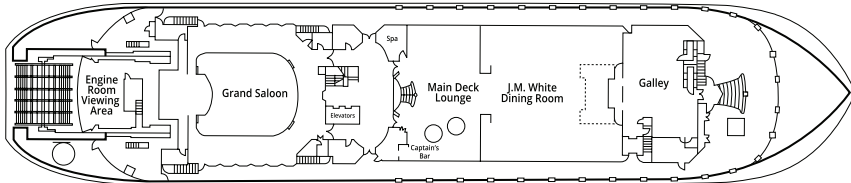

**DECK 6 - SUN DECK**

**DECK 5 - PROMENADE DECK**

**DECK 4 - OBSERVATION DECK**

**DECK 3 - TEXAS DECK**

**DECK 2 - CABIN DECK**

**DECK 1 - MAIN DECK**

**OS** **OWNER'S SUITES WITH SEMI-PRIVATE VERANDA**  
Promenade Deck  
348 SQ. FT. with semi-private 690 sq. ft. veranda

**LS** **LUXURY SUITES WITH VERANDA**  
Promenade & Texas Decks  
353-363 SQ. FT.

**AAA** **SUITES WITH VERANDA**  
Promenade Deck  
230 SQ. FT.

**AA** **DELUXE OUTSIDE STATEROOMS WITH VERANDA**  
Observation & Promenade Decks  
190 SQ. FT.

Year Built.....1995 Width.....89 feet  
 Refurbished.....2017 Passenger Capacity.....424  
 Tonnage.....3,707 Crew Size.....172  
 Length.....420 feet Total Staterooms.....213