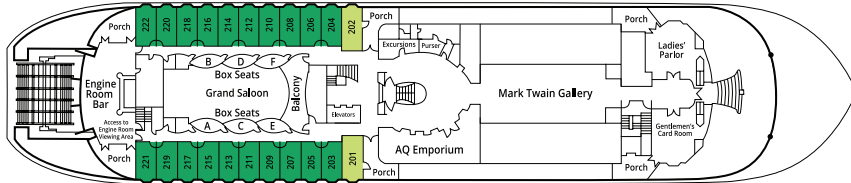

**DECK 6 - SUN DECK**

**DECK 5 - PROMENADE DECK**

**DECK 4 - OBSERVATION DECK**

**DECK 3 - TEXAS DECK**

**DECK 2 - CABIN DECK**

**DECK 1 - MAIN DECK**

**OS** **OWNER'S SUITES WITH SEMI-PRIVATE VERANDA**  
Promenade Deck  
348 SQ. FT. with semi-private 690 sq. ft. veranda

**LS** **LUXURY SUITES WITH VERANDA**  
Promenade & Texas Decks  
353-363 SQ. FT.

**AAA** **SUITES WITH VERANDA**  
Promenade Deck  
230 SQ. FT.

**AA** **DELUXE OUTSIDE STATEROOMS WITH VERANDA**  
Observation & Promenade Decks  
190 SQ. FT.

**B** 190-205 SQ. FT.

**C** 140-160 SQ. FT.

**D** **OUTSIDE STATEROOMS**  
Cabin Deck  
190 SQ. FT.

**SI** **INSIDE STATEROOMS**  
Observation & Texas Decks  
80 SQ. FT.

**E** 132-140 SQ. FT.

TRIPLE STATEROOMS ARE AVAILABLE UPON REQUEST.

Year Built.....1995 Width.....89 feet  
 Refurbished.....2017 Passenger Capacity.....424  
 Tonnage.....3,707 Crew Size.....172  
 Length.....420 feet Total Staterooms.....213