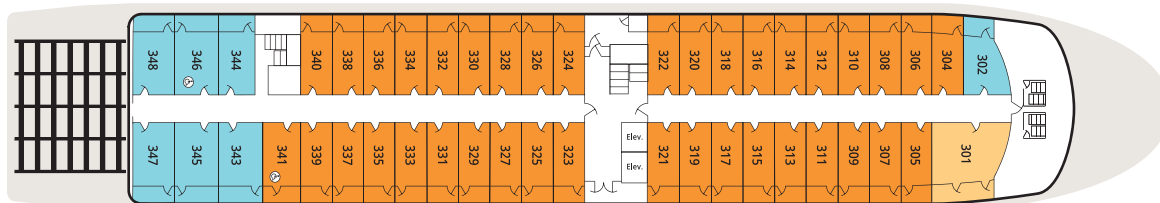

DECK 4 - VISTA VIEW DECK

DECK 3 - DISCOVERY DECK

DECK 2 - FRONTIER DECK

DECK 1 - EXPLORER DECK

LS **LUXURY SUITES WITH PRIVATE VERANDA**
Discovery & Frontier Decks
410 SQ. FT.

A **SUITES WITH VERANDA**
Vista View Deck
310 SQ. FT.

B **SUPERIOR VERANDA STATEROOMS**
Vista View, Discovery & Frontier Decks
210-250 SQ. FT.

C **DELUXE STATEROOM WITH PRIVATE VERANDA**
Discovery & Frontier Decks
180 SQ. FT.

D **OUTSIDE STATEROOMS WITH WINDOW**
Explorer Deck
180 SQ. FT.

E **VERANDA STATEROOMS**
Vista View Deck
150 SQ. FT.

CS **SINGLE OUTSIDE STATEROOM WITH PRIVATE VERANDA**
Frontier Deck
160 SQ. FT.

TRIPLE STATEROOMS ARE AVAILABLE UPON REQUEST.

Year Built.....2003	Passenger Capacity.....209
Refurbished.....2013	Crew Size.....73
Tonnage.....4,235	Total Staterooms.....105
Length.....360 feet	Speed.....14 knots (max)
Height.....59 feet	Propelled by electric paddle wheel:
Beam.....58 feet	2 - 2000 hp ZDrives