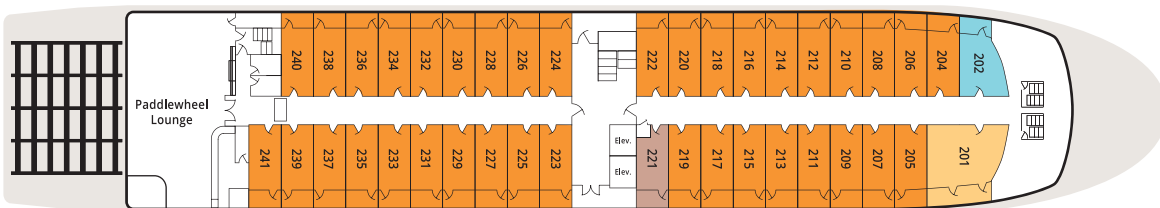

DECK 4 - VISTA VIEW DECK

DECK 3 - DISCOVERY DECK

DECK 2 - FRONTIER DECK

DECK 1 - EXPLORER DECK

LS **LUXURY SUITES WITH PRIVATE VERANDA**
Discovery & Frontier Decks
410 SQ. FT.

A **SUITES WITH VERANDA**
Vista View Deck
310 SQ. FT.

B **SUPERIOR VERANDA STATEROOMS**
Vista View, Discovery & Frontier Decks
210-250 SQ. FT.

C **DELUXE STATEROOM WITH PRIVATE VERANDA**
Discovery & Frontier Decks
180 SQ. FT.

D **OUTSIDE STATEROOMS WITH WINDOW**
Explorer Deck
180 SQ. FT.

E **VERANDA STATEROOMS**
Vista View Deck
150 SQ. FT.

CS **SINGLE OUTSIDE STATEROOM WITH PRIVATE VERANDA**
Frontier Deck
160 SQ. FT.

TRIPLE STATEROOMS ARE AVAILABLE UPON REQUEST.

Year Built.....2003	Passenger Capacity.....209
Refurbished.....2013	Crew Size.....73
Tonnage.....4,235	Total Staterooms.....105
Length.....360 feet	Speed.....14 knots (max)
Height.....59 feet	Propelled by electric paddle wheel:
Beam.....58 feet	2 - 2000 hp ZDrives