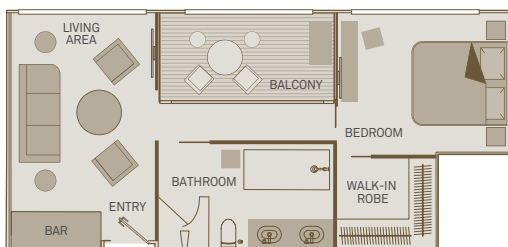

### Standard Suite

160ft<sup>2</sup>

E D

### Private Balcony Suite

205ft<sup>2</sup>

Including Scenic Sun Lounge

A PA PP C BA BB

### Private Deluxe Balcony Suite

21m<sup>2</sup>/225ft<sup>2</sup>

Including Scenic Sun Lounge

PD BD