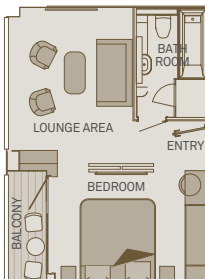

Royal Balcony Suite

360ft²

Including Scenic Sun Lounge

RR