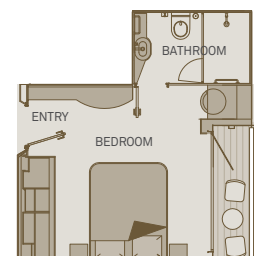

### Royal Balcony Suite

360ft<sup>2</sup>

Including Scenic Sun Lounge

RR

### Royal Panorama Suite

475ft<sup>2</sup>

Including Scenic Sun Lounge

RP