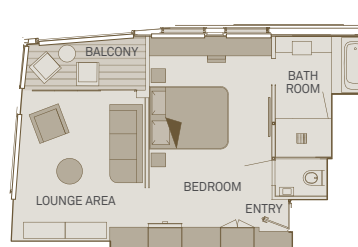

Royal Panorama Suite

475ft²

Including Scenic Sun Lounge

RP