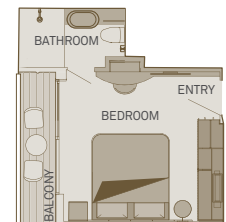

Private Deluxe Balcony Suite

21m²/225ft²

Including Scenic Sun Lounge

PD BD