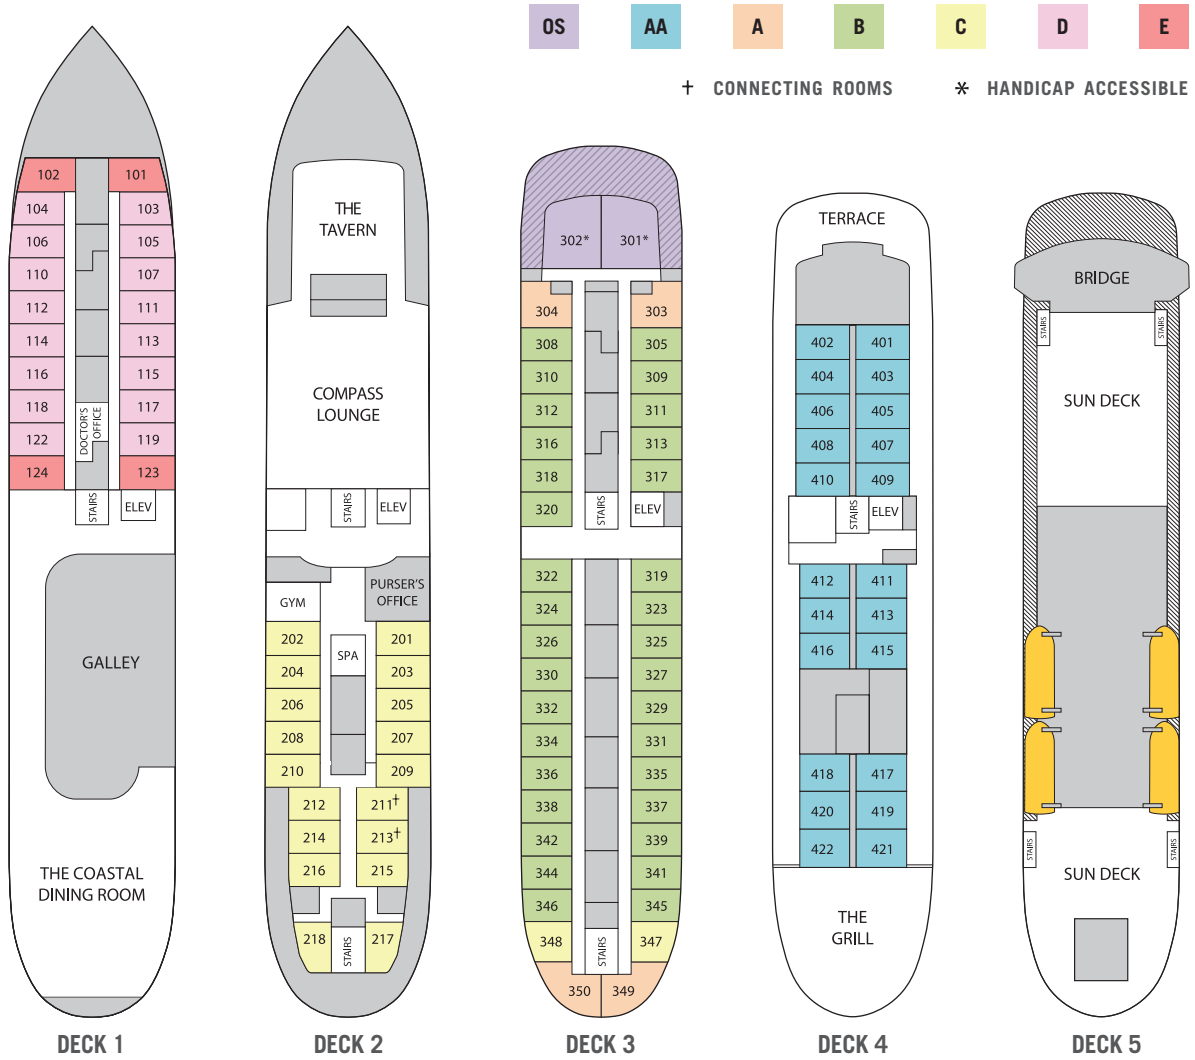

OCEAN NAVIGATOR DECK PLAN & SHIP STATISTICS

OCEAN NAVIGATOR

Built.....	2014
Refurbished.....	2017
Tonnage.....	4,954
Length.....	299 feet
Height.....	49 feet
Width.....	50 feet
Draft.....	13.5 feet
Passenger Capacity.....	202
Crew Size.....	84
Total Staterooms.....	101
Speed.....	12 knots (max)