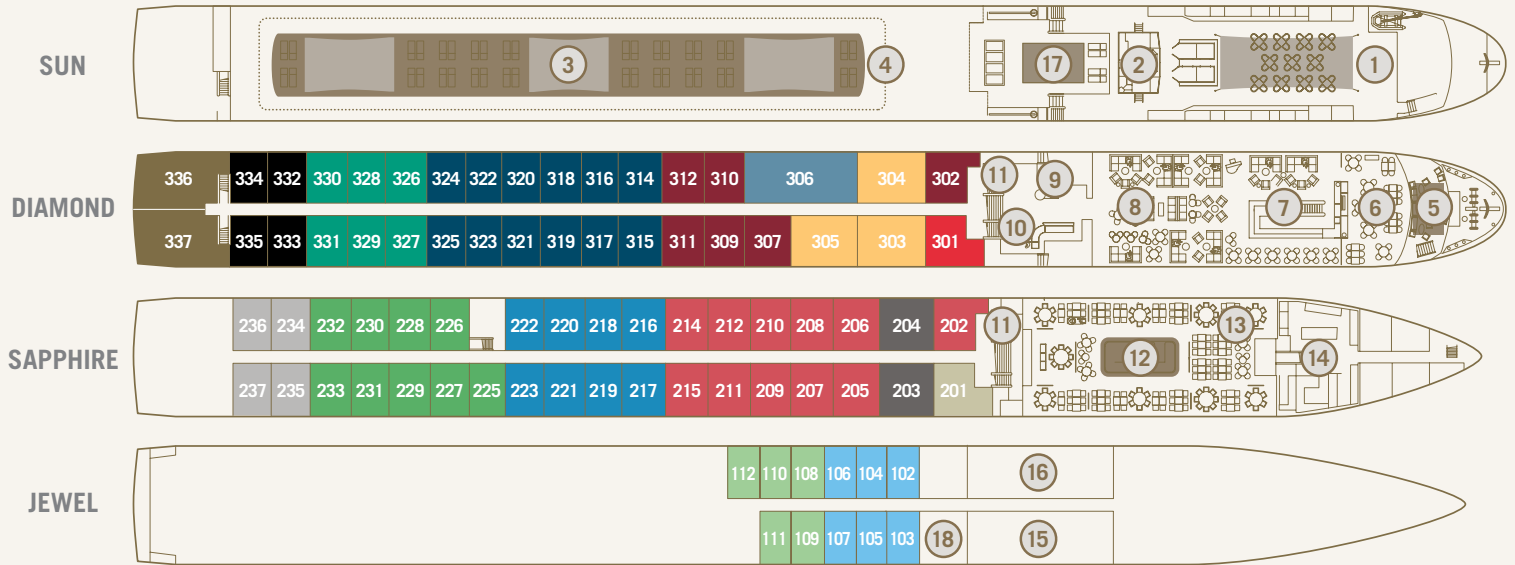

## DECK PLANS & SHIP STATISTICS

### SUITE CATEGORIES

#### Diamond Deck

RP	Royal Panorama Suite	C	Balcony Suite
A	Balcony Suite	BA	Balcony Suite
PA	Balcony Suite	BB	Balcony Suite
PP	Balcony Suite	BD	Deluxe Balcony Suite
PD	Deluxe Balcony Suite	BJ	Junior Balcony Suite
RR	Royal Balcony Suite	B1J	Junior Balcony Suite
RO	Royal Owner's Suite		
RJ	Junior Balcony Suite		

### DECK PLAN KEY

- Riverview Terrace
- Wheelhouse
- Sun Deck
- Walking Track
- Panorama Deck
- Portobellos
- River Café
- Lounge & Bar
- Gift Shop
- Reception
- Elevator
- Crystal Dining
- Table La Rive
- Galley
- Wellness Area
- Fitness Center
- Vitality Pool
- Salt Lounge