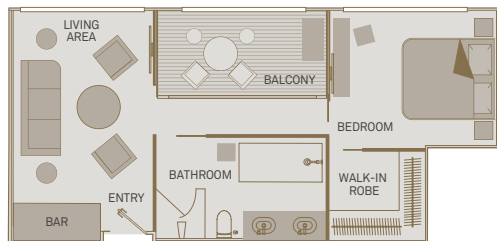

#### Standard Suite

160ft²

#### Private Balcony Suite

205ft²

Including Scenic Sun Lounge

### DECK PLAN KEY

- Riverview Terrace
- Wheelhouse
- Sun Deck
- Walking Track
- Panorama Deck
- Portobellos
- River Café
- Lounge & Bar
- Gift Shop
- Reception
- Elevator
- Crystal Dining
- Table La Rive
- Galley
- Wellness Area
- Fitness Center
- Vitality Pool
- Salt Lounge

#### Royal Owner's Suite

520ft²

One bedroom suite including Scenic Sun Lounge