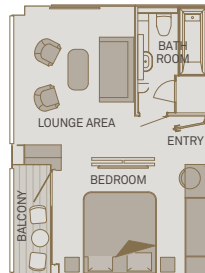

#### Standard Suite

160ft²

#### Private Balcony Suite

205ft²

Including Scenic Sun Lounge

### DECK PLAN KEY

- Riverview Terrace
- Wheelhouse
- Sun Deck
- Walking Track
- Panorama Deck
- Portobellos
- River Café
- Lounge & Bar
- Gift Shop
- Reception
- Elevator
- Crystal Dining
- Table La Rive
- Galley
- Wellness Area
- Fitness Center
- Vitality Pool
- Salt Lounge

#### Royal Owner's Suite

520ft²

One bedroom suite including Scenic Sun Lounge