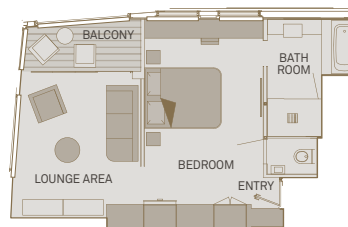

#### Standard Suite

160ft²

#### Royal Owner's Suite

520ft²

One bedroom suite including Scenic Sun Lounge

#### Royal Balcony Suite

360ft²

Including Scenic Sun Lounge