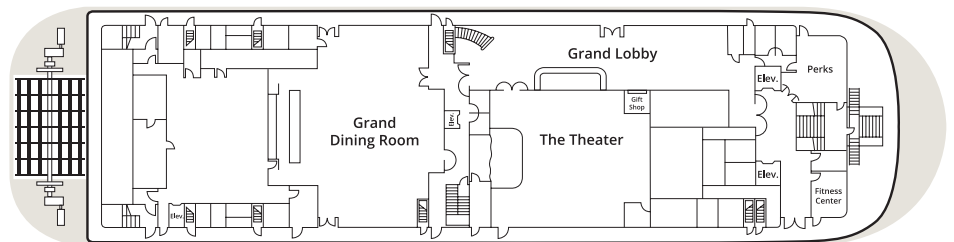

# AMERICAN COUNTESS DECK PLAN & SHIP STATISTICS

**A DELUXE OUTSIDE STATEROOMS WITH PRIVATE VERANDA**

**Cabin Deck**  
255 SQ. FT. with  
40 SQ. FT. private veranda

**DECK 4 – SUN DECK**

**B OUTSIDE STATEROOMS WITH VERANDA**

**Observation Deck**  
220 SQ. FT. with open veranda

**DECK 3 – OBSERVATION DECK**

**E INSIDE STATEROOMS**

**Observation & Cabin Decks**  
170 SQ. FT.

**SO SINGLE OUTSIDE STATEROOMS WITH VERANDA**

**Observation Deck**  
180 SQ. FT. with open veranda

**DECK 2 – CABIN DECK**

**HANDICAP ACCESSIBLE SUITES AND STATEROOMS**

**+ TRIPLE STATEROOMS**

Year Built.....	1995
Superstructure.....	2020
Length.....	361 FT.
Passenger Decks.....	4
Suites and Staterooms.....	123
Passenger Capacity.....	245
Crew Size.....	98

**DECK 1 – MAIN DECK**