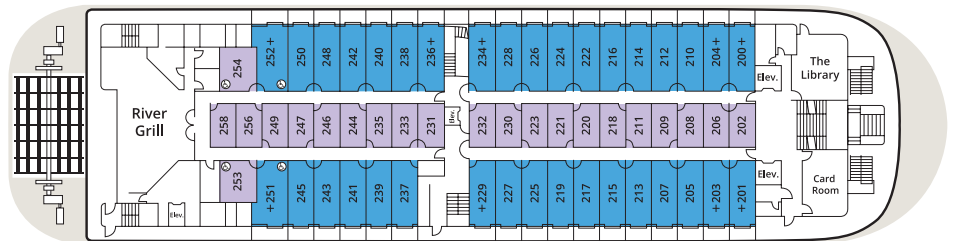

# AMERICAN COUNTESS DECK PLAN & SHIP STATISTICS

**A DELUXE OUTSIDE STATEROOMS WITH PRIVATE VERANDA**

**Cabin Deck**  
255 SQ. FT. with  
40 SQ. FT. private veranda

**DECK 4 – SUN DECK**

**B OUTSIDE STATEROOMS WITH VERANDA**

**Observation Deck**  
220 SQ. FT. with open veranda

**DECK 3 – OBSERVATION DECK**

**E INSIDE STATEROOMS**

**Observation & Cabin Decks**  
170 SQ. FT.

**SO SINGLE OUTSIDE STATEROOMS WITH VERANDA**

**Observation Deck**  
180 SQ. FT. with open veranda

**DECK 2 – CABIN DECK**

**HANDICAP ACCESSIBLE SUITES AND STATEROOMS**

**+ TRIPLE STATEROOMS**

Year Built.....	1995
Superstructure.....	2020
Length.....	361 FT.
Passenger Decks.....	4
Suites and Staterooms.....	123
Passenger Capacity.....	245
Crew Size.....	98

**DECK 1 – MAIN DECK**