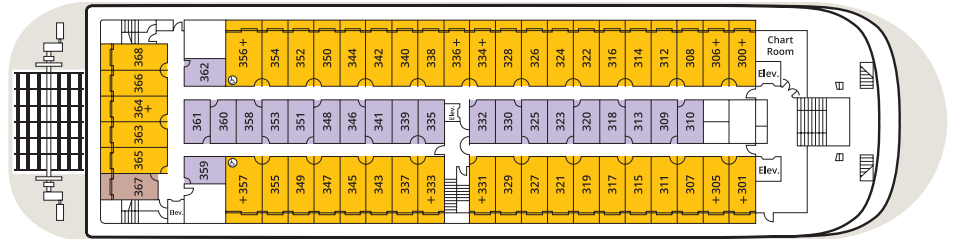

# AMERICAN COUNTESS DECK PLAN & SHIP STATISTICS

**A DELUXE OUTSIDE STATEROOMS WITH PRIVATE VERANDA**

**Cabin Deck**  
255 SQ. FT. with  
40 SQ. FT. private veranda

**DECK 4 – SUN DECK**

**B OUTSIDE STATEROOMS WITH VERANDA**

**Observation Deck**  
220 SQ. FT. with open veranda

**DECK 3 – OBSERVATION DECK**

**E INSIDE STATEROOMS**

**Observation & Cabin Decks**  
170 SQ. FT.

**SO SINGLE OUTSIDE STATEROOMS WITH VERANDA**

**Observation Deck**  
180 SQ. FT. with open veranda

**DECK 2 – CABIN DECK**

**HANDICAP ACCESSIBLE SUITES AND STATEROOMS**

**+ TRIPLE STATEROOMS**

Year Built.....	1995
Superstructure.....	2020
Length.....	361 FT.
Passenger Decks.....	4
Suites and Staterooms.....	123
Passenger Capacity.....	245
Crew Size.....	98