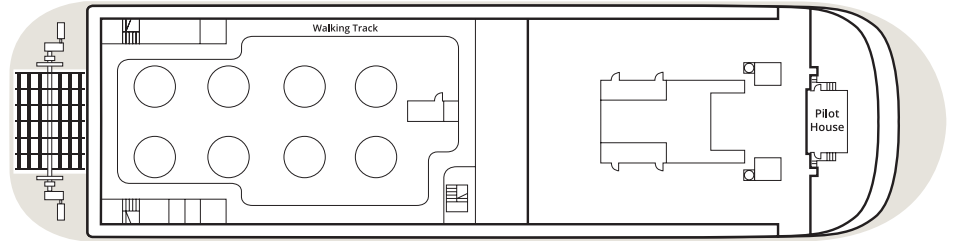

# AMERICAN COUNTESS DECK PLAN & SHIP STATISTICS

**A DELUXE OUTSIDE STATEROOMS WITH PRIVATE VERANDA**

**Cabin Deck**  
255 SQ. FT. with  
40 SQ. FT. private veranda

**DECK 4 – SUN DECK**

**B OUTSIDE STATEROOMS WITH VERANDA**

**Observation Deck**  
220 SQ. FT. with open veranda

**DECK 3 – OBSERVATION DECK**

**E INSIDE STATEROOMS**

**Observation & Cabin Decks**  
170 SQ. FT.

**SO SINGLE OUTSIDE STATEROOMS WITH VERANDA**

**Observation Deck**  
180 SQ. FT. with open veranda

**DECK 2 – CABIN DECK**

**HANDICAP ACCESSIBLE SUITES AND STATEROOMS**

**+ TRIPLE STATEROOMS**

Year Built.....	1995
Superstructure.....	2020
Length.....	361 FT.
Passenger Decks.....	4
Suites and Staterooms.....	123
Passenger Capacity.....	245
Crew Size.....	98

**DECK 1 – MAIN DECK**