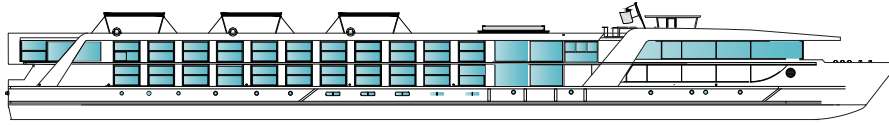

# Emerald Radiance

• Built: 2017 • Length: 292ft (89m) • Guests: 112 • Cabins: 56 • Crew Members: 37

Sun Deck

Horizon Deck

Vista Deck

Riviera Deck

| Cabin Categories |                                |  |
|------------------|--------------------------------|--|
| Horizon Deck     |                                | Size ft <sup>2</sup> (m <sup>2</sup> )   |
| CAT RA           | Emerald Riverview Suite        | 300ft <sup>2</sup> (27.9m <sup>2</sup> ) |
| CAT SA           | Owner's One-Bedroom Suite      | 285ft <sup>2</sup> (26.5m <sup>2</sup> ) |
| CAT P            | Emerald Panorama Balcony Suite | 170ft <sup>2</sup> (15.8m <sup>2</sup> ) |
| CAT A            | Emerald Panorama Balcony Suite | 160ft <sup>2</sup> (14.9m <sup>2</sup> ) |
| Vista Deck       |                                | Size ft <sup>2</sup> (m <sup>2</sup> )   |
| CAT R            | Emerald Panorama Balcony Suite | 188ft <sup>2</sup> (17.5m <sup>2</sup> ) |
| CAT B            | Emerald Panorama Balcony Suite | 160ft <sup>2</sup> (14.9m <sup>2</sup> ) |
| CAT C            | Emerald Panorama Balcony Suite | 160ft <sup>2</sup> (14.9m <sup>2</sup> ) |
| Riviera Deck     |                                | Size ft <sup>2</sup> (m <sup>2</sup> )   |
| CAT D            | Emerald Stateroom              | 170ft <sup>2</sup> (15.8m <sup>2</sup> ) |
| CAT E            | Emerald Stateroom              | 160ft <sup>2</sup> (14.9m <sup>2</sup> ) |
| CAT F            | Emerald Stateroom              | 153ft <sup>2</sup> (14.3m <sup>2</sup> ) |

- 1 Sun Deck with Deck Chairs<sup>^</sup>
- 2 Navigation Bridge
- 3 Sky Barbecue
- 4 Walking Track
- 5 Spa-style Serenity Pool
- 6 The Terrace
- 7 Horizon Bar & Lounge
- 8 Lift
- 9 Reception
- 10 Wellness Area/Hairdresser
- 11 Fitness Area
- 12 Reflections Restaurant