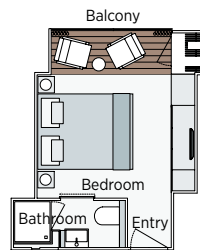

# Emerald Radiance

• Built: 2017 • Length: 292ft (89m) • Guests: 112 • Cabins: 56 • Crew Members: 37

Sun Deck

Horizon Deck

Vista Deck

Riviera Deck

| Cabin Categories |                                |  |
|------------------|--------------------------------|--|
| Horizon Deck     |                                | Size ft <sup>2</sup> (m <sup>2</sup> )   |
| CAT RA           | Emerald Riverview Suite        | 300ft <sup>2</sup> (27.9m <sup>2</sup> ) |
| CAT SA           | Owner's One-Bedroom Suite      | 285ft <sup>2</sup> (26.5m <sup>2</sup> ) |
| CAT P            | Emerald Panorama Balcony Suite | 170ft <sup>2</sup> (15.8m <sup>2</sup> ) |
| CAT A            | Emerald Panorama Balcony Suite | 160ft <sup>2</sup> (14.9m <sup>2</sup> ) |
| Vista Deck       |                                | Size ft <sup>2</sup> (m <sup>2</sup> )   |
| CAT R            | Emerald Panorama Balcony Suite | 188ft <sup>2</sup> (17.5m <sup>2</sup> ) |
| CAT B            | Emerald Panorama Balcony Suite | 160ft <sup>2</sup> (14.9m <sup>2</sup> ) |
| CAT C            | Emerald Panorama Balcony Suite | 160ft <sup>2</sup> (14.9m <sup>2</sup> ) |
| Riviera Deck     |                                | Size ft <sup>2</sup> (m <sup>2</sup> )   |
| CAT D            | Emerald Stateroom              | 170ft <sup>2</sup> (15.8m <sup>2</sup> ) |
| CAT E            | Emerald Stateroom              | 160ft <sup>2</sup> (14.9m <sup>2</sup> ) |
| CAT F            | Emerald Stateroom              | 153ft <sup>2</sup> (14.3m <sup>2</sup> ) |

Emerald Riverview Suite  
300ft<sup>2</sup> (27.9m<sup>2</sup>)

CAT RA

Owner's One-Bedroom Suite  
285ft<sup>2</sup> (26.5m<sup>2</sup>)

CAT SA

Emerald Panorama Balcony Suite  
188ft<sup>2</sup> (17.5m<sup>2</sup>) - 160ft<sup>2</sup> (14.9m<sup>2</sup>)