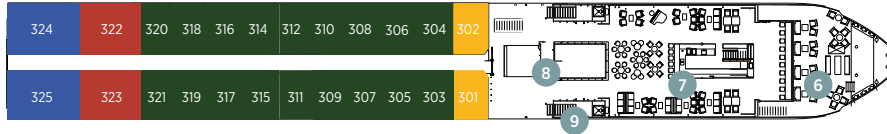

# Emerald Radiance

• Built: 2017 • Length: 292ft (89m) • Guests: 112 • Cabins: 56 • Crew Members: 37

Sun Deck

Horizon Deck

Vista Deck

Riviera Deck

| Cabin Categories |                                |  |
|------------------|--------------------------------|--|
| Horizon Deck     |                                | Size ft <sup>2</sup> (m <sup>2</sup> )   |
| CAT RA           | Emerald Riverview Suite        | 300ft <sup>2</sup> (27.9m <sup>2</sup> ) |
| CAT SA           | Owner's One-Bedroom Suite      | 285ft <sup>2</sup> (26.5m <sup>2</sup> ) |
| CAT P            | Emerald Panorama Balcony Suite | 170ft <sup>2</sup> (15.8m <sup>2</sup> ) |
| CAT A            | Emerald Panorama Balcony Suite | 160ft <sup>2</sup> (14.9m <sup>2</sup> ) |
| Vista Deck       |                                | Size ft <sup>2</sup> (m <sup>2</sup> )   |
| CAT R            | Emerald Panorama Balcony Suite | 188ft <sup>2</sup> (17.5m <sup>2</sup> ) |
| CAT B            | Emerald Panorama Balcony Suite | 160ft <sup>2</sup> (14.9m <sup>2</sup> ) |
| CAT C            | Emerald Panorama Balcony Suite | 160ft <sup>2</sup> (14.9m <sup>2</sup> ) |
| Riviera Deck     |                                | Size ft <sup>2</sup> (m <sup>2</sup> )   |
| CAT D            | Emerald Stateroom              | 170ft <sup>2</sup> (15.8m <sup>2</sup> ) |
| CAT E            | Emerald Stateroom              | 160ft <sup>2</sup> (14.9m <sup>2</sup> ) |
| CAT F            | Emerald Stateroom              | 153ft <sup>2</sup> (14.3m <sup>2</sup> ) |

Emerald Riverview Suite  
300ft<sup>2</sup> (27.9m<sup>2</sup>)

CAT RA

Owner's One-Bedroom Suite  
285ft<sup>2</sup> (26.5m<sup>2</sup>)

CAT SA

Emerald Panorama Balcony Suite  
188ft<sup>2</sup> (17.5m<sup>2</sup>) - 160ft<sup>2</sup> (14.9m<sup>2</sup>)

CAT P CAT A CAT R CAT B CAT C

Emerald Stateroom  
153ft<sup>2</sup> (14.3m<sup>2</sup>) - 170ft<sup>2</sup> (15.8m<sup>2</sup>)

CAT D CAT E CAT F