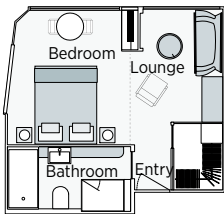

# Emerald Radiance

• Built: 2017 • Length: 292ft (89m) • Guests: 112 • Cabins: 56 • Crew Members: 37

Sun Deck

Horizon Deck

Vista Deck

Riviera Deck

| Cabin Categories |                                |  |
|------------------|--------------------------------|--|
| Horizon Deck     |                                | Size ft <sup>2</sup> (m <sup>2</sup> )   |
| CAT RA           | Emerald Riverview Suite        | 300ft <sup>2</sup> (27.9m <sup>2</sup> ) |
| CAT SA           | Owner's One-Bedroom Suite      | 285ft <sup>2</sup> (26.5m <sup>2</sup> ) |
| CAT P            | Emerald Panorama Balcony Suite | 170ft <sup>2</sup> (15.8m <sup>2</sup> ) |
| CAT A            | Emerald Panorama Balcony Suite | 160ft <sup>2</sup> (14.9m <sup>2</sup> ) |
| Vista Deck       |                                | Size ft <sup>2</sup> (m <sup>2</sup> )   |
| CAT R            | Emerald Panorama Balcony Suite | 188ft <sup>2</sup> (17.5m <sup>2</sup> ) |
| CAT B            | Emerald Panorama Balcony Suite | 160ft <sup>2</sup> (14.9m <sup>2</sup> ) |
| CAT C            | Emerald Panorama Balcony Suite | 160ft <sup>2</sup> (14.9m <sup>2</sup> ) |
| Riviera Deck     |                                | Size ft <sup>2</sup> (m <sup>2</sup> )   |
| CAT D            | Emerald Stateroom              | 170ft <sup>2</sup> (15.8m <sup>2</sup> ) |
| CAT E            | Emerald Stateroom              | 160ft <sup>2</sup> (14.9m <sup>2</sup> ) |
| CAT F            | Emerald Stateroom              | 153ft <sup>2</sup> (14.3m <sup>2</sup> ) |

Emerald Riverview Suite  
300ft<sup>2</sup> (27.9m<sup>2</sup>)

CAT RA

Owner's One-Bedroom Suite  
285ft<sup>2</sup> (26.5m<sup>2</sup>)

CAT SA

Emerald Panorama Balcony Suite  
188ft<sup>2</sup> (17.5m<sup>2</sup>) - 160ft<sup>2</sup> (14.9m<sup>2</sup>)