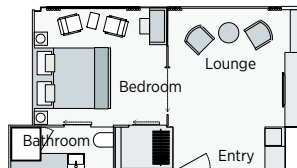

# Emerald Radiance

• Built: 2017 • Length: 292ft (89m) • Guests: 112 • Cabins: 56 • Crew Members: 37

Sun Deck

Horizon Deck

Vista Deck

Riviera Deck

| Cabin Categories |                                |  |
|------------------|--------------------------------|--|
| Horizon Deck     |                                | Size ft <sup>2</sup> (m <sup>2</sup> )   |
| CAT RA           | Emerald Riverview Suite        | 300ft <sup>2</sup> (27.9m <sup>2</sup> ) |
| CAT SA           | Owner's One-Bedroom Suite      | 285ft <sup>2</sup> (26.5m <sup>2</sup> ) |
| CAT P            | Emerald Panorama Balcony Suite | 170ft <sup>2</sup> (15.8m <sup>2</sup> ) |
| CAT A            | Emerald Panorama Balcony Suite | 160ft <sup>2</sup> (14.9m <sup>2</sup> ) |
| Vista Deck       |                                | Size ft <sup>2</sup> (m <sup>2</sup> )   |
| CAT R            | Emerald Panorama Balcony Suite | 188ft <sup>2</sup> (17.5m <sup>2</sup> ) |
| CAT B            | Emerald Panorama Balcony Suite | 160ft <sup>2</sup> (14.9m <sup>2</sup> ) |
| CAT C            | Emerald Panorama Balcony Suite | 160ft <sup>2</sup> (14.9m <sup>2</sup> ) |
| Riviera Deck     |                                | Size ft <sup>2</sup> (m <sup>2</sup> )   |
| CAT D            | Emerald Stateroom              | 170ft <sup>2</sup> (15.8m <sup>2</sup> ) |
| CAT E            | Emerald Stateroom              | 160ft <sup>2</sup> (14.9m <sup>2</sup> ) |
| CAT F            | Emerald Stateroom              | 153ft <sup>2</sup> (14.3m <sup>2</sup> ) |

Emerald Riverview Suite  
300ft<sup>2</sup> (27.9m<sup>2</sup>)

CAT RA

Owner's One-Bedroom Suite  
285ft<sup>2</sup> (26.5m<sup>2</sup>)

CAT SA

Emerald Panorama Balcony Suite  
188ft<sup>2</sup> (17.5m<sup>2</sup>) - 160ft<sup>2</sup> (14.9m<sup>2</sup>)

CAT P CAT A CAT R CAT B CAT C

Emerald Stateroom  
153ft<sup>2</sup> (14.3m<sup>2</sup>) - 170ft<sup>2</sup> (15.8m<sup>2</sup>)

CAT D CAT E CAT F