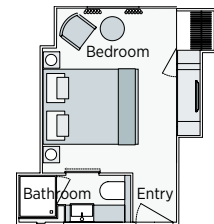

# Emerald Radiance

• Built: 2017 • Length: 292ft (89m) • Guests: 112 • Cabins: 56 • Crew Members: 37

Sun Deck

Horizon Deck

Vista Deck

Riviera Deck

| Cabin Categories |                                |  |
|------------------|--------------------------------|--|
| Horizon Deck     |                                | Size ft <sup>2</sup> (m <sup>2</sup> )   |
| CAT RA           | Emerald Riverview Suite        | 300ft <sup>2</sup> (27.9m <sup>2</sup> ) |
| CAT SA           | Owner's One-Bedroom Suite      | 285ft <sup>2</sup> (26.5m <sup>2</sup> ) |
| CAT P            | Emerald Panorama Balcony Suite | 170ft <sup>2</sup> (15.8m <sup>2</sup> ) |
| CAT A            | Emerald Panorama Balcony Suite | 160ft <sup>2</sup> (14.9m <sup>2</sup> ) |
| Vista Deck       |                                | Size ft <sup>2</sup> (m <sup>2</sup> )   |
| CAT R            | Emerald Panorama Balcony Suite | 188ft <sup>2</sup> (17.5m <sup>2</sup> ) |
| CAT B            | Emerald Panorama Balcony Suite | 160ft <sup>2</sup> (14.9m <sup>2</sup> ) |
| CAT C            | Emerald Panorama Balcony Suite | 160ft <sup>2</sup> (14.9m <sup>2</sup> ) |
| Riviera Deck     |                                | Size ft <sup>2</sup> (m <sup>2</sup> )   |
| CAT D            | Emerald Stateroom              | 170ft <sup>2</sup> (15.8m <sup>2</sup> ) |
| CAT E            | Emerald Stateroom              | 160ft <sup>2</sup> (14.9m <sup>2</sup> ) |
| CAT F            | Emerald Stateroom              | 153ft <sup>2</sup> (14.3m <sup>2</sup> ) |

Emerald Riverview Suite  
300ft<sup>2</sup> (27.9m<sup>2</sup>)

CAT RA

Owner's One-Bedroom Suite  
285ft<sup>2</sup> (26.5m<sup>2</sup>)

CAT SA

Emerald Panorama Balcony Suite  
188ft<sup>2</sup> (17.5m<sup>2</sup>) - 160ft<sup>2</sup> (14.9m<sup>2</sup>)

CAT P CAT A CAT R CAT B CAT C

Emerald Stateroom  
153ft<sup>2</sup> (14.3m<sup>2</sup>) - 170ft<sup>2</sup> (15.8m<sup>2</sup>)

CAT D CAT E CAT F