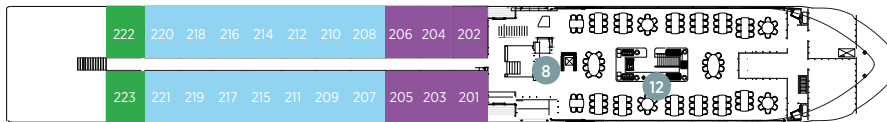

# Emerald Radiance

• Built: 2017 • Length: 292ft (89m) • Guests: 112 • Cabins: 56 • Crew Members: 37

Sun Deck

Horizon Deck

Vista Deck

Riviera Deck

| Cabin Categories |                                |  |
|------------------|--------------------------------|--|
| Horizon Deck     |                                | Size ft <sup>2</sup> (m <sup>2</sup> )   |
| CAT RA           | Emerald Riverview Suite        | 300ft <sup>2</sup> (27.9m <sup>2</sup> ) |
| CAT SA           | Owner's One-Bedroom Suite      | 285ft <sup>2</sup> (26.5m <sup>2</sup> ) |
| CAT P            | Emerald Panorama Balcony Suite | 170ft <sup>2</sup> (15.8m <sup>2</sup> ) |
| CAT A            | Emerald Panorama Balcony Suite | 160ft <sup>2</sup> (14.9m <sup>2</sup> ) |
| Vista Deck       |                                | Size ft <sup>2</sup> (m <sup>2</sup> )   |
| CAT R            | Emerald Panorama Balcony Suite | 188ft <sup>2</sup> (17.5m <sup>2</sup> ) |
| CAT B            | Emerald Panorama Balcony Suite | 160ft <sup>2</sup> (14.9m <sup>2</sup> ) |
| CAT C            | Emerald Panorama Balcony Suite | 160ft <sup>2</sup> (14.9m <sup>2</sup> ) |
| Riviera Deck     |                                | Size ft <sup>2</sup> (m <sup>2</sup> )   |
| CAT D            | Emerald Stateroom              | 170ft <sup>2</sup> (15.8m <sup>2</sup> ) |
| CAT E            | Emerald Stateroom              | 160ft <sup>2</sup> (14.9m <sup>2</sup> ) |
| CAT F            | Emerald Stateroom              | 153ft <sup>2</sup> (14.3m <sup>2</sup> ) |

Emerald Riverview Suite  
300ft<sup>2</sup> (27.9m<sup>2</sup>)

CAT RA

Owner's One-Bedroom Suite  
285ft<sup>2</sup> (26.5m<sup>2</sup>)

CAT SA

Emerald Panorama Balcony Suite  
188ft<sup>2</sup> (17.5m<sup>2</sup>) - 160ft<sup>2</sup> (14.9m<sup>2</sup>)

CAT P CAT A CAT R CAT B CAT C

Emerald Stateroom  
153ft<sup>2</sup> (14.3m<sup>2</sup>) - 170ft<sup>2</sup> (15.8m<sup>2</sup>)

CAT D CAT E CAT F