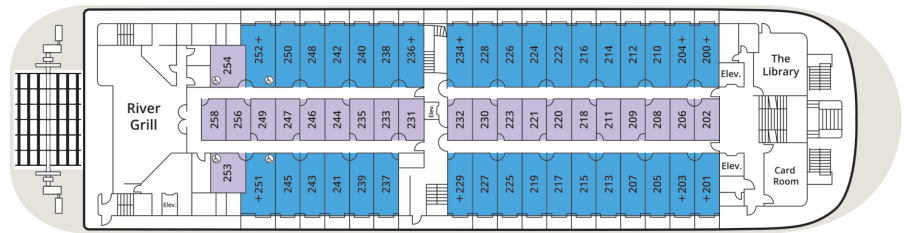

AMERICAN COUNTESS DECK PLAN & SHIP STATISTICS

A DELUXE OUTSIDE STATEROOMS WITH PRIVATE VERANDA
Cabin Deck
 255 SQ. FT. with
 40 SQ. FT. private veranda

DECK 4 – SUN DECK

B OUTSIDE STATEROOMS WITH VERANDA
Observation Deck
 220 SQ. FT. with open veranda

DECK 3 – OBSERVATION DECK

E INSIDE STATEROOMS
Observation & Cabin Decks
 170 SQ. FT.

SO SINGLE OUTSIDE STATEROOMS WITH VERANDA
Observation Deck
 180 SQ. FT. with open veranda

DECK 2 – CABIN DECK

HANDICAP ACCESSIBLE SUITES AND STATEROOMS
 + TRIPLE STATEROOMS

Year Built.....	1995
Superstructure.....	2020
Length.....	361 feet
Passenger Decks.....	4
Suites and Staterooms.....	123
Passenger Capacity.....	245
Crew Size.....	98

DECK 1 – MAIN DECK