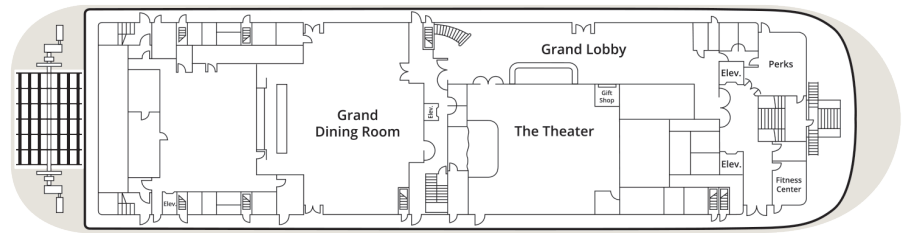

AMERICAN COUNTESS DECK PLAN & SHIP STATISTICS

A DELUXE OUTSIDE STATEROOMS WITH PRIVATE VERANDA
Cabin Deck
 255 SQ. FT. with
 40 SQ. FT. private veranda

DECK 4 – SUN DECK

B OUTSIDE STATEROOMS WITH VERANDA
Observation Deck
 220 SQ. FT. with open veranda

DECK 3 – OBSERVATION DECK

E INSIDE STATEROOMS
Observation & Cabin Decks
 170 SQ. FT.

SO SINGLE OUTSIDE STATEROOMS WITH VERANDA
Observation Deck
 180 SQ. FT. with open veranda

DECK 2 – CABIN DECK

HANDICAP ACCESSIBLE SUITES AND STATEROOMS
 + TRIPLE STATEROOMS

Year Built.....	1995
Superstructure.....	2020
Length.....	361 feet
Passenger Decks.....	4
Suites and Staterooms.....	123
Passenger Capacity.....	245
Crew Size.....	98

DECK 1 – MAIN DECK