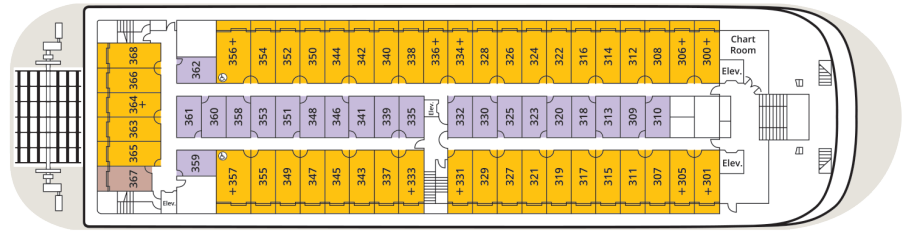

AMERICAN COUNTESS DECK PLAN & SHIP STATISTICS

A DELUXE OUTSIDE STATEROOMS WITH PRIVATE VERANDA
Cabin Deck
 255 SQ. FT. with
 40 SQ. FT. private veranda

DECK 4 – SUN DECK

B OUTSIDE STATEROOMS WITH VERANDA
Observation Deck
 220 SQ. FT. with open veranda

DECK 3 – OBSERVATION DECK

E INSIDE STATEROOMS
Observation & Cabin Decks
 170 SQ. FT.

SO SINGLE OUTSIDE STATEROOMS WITH VERANDA
Observation Deck
 180 SQ. FT. with open veranda

DECK 2 – CABIN DECK

HANDICAP ACCESSIBLE SUITES AND STATEROOMS
 + TRIPLE STATEROOMS

Year Built.....	1995
Superstructure.....	2020
Length.....	361 feet
Passenger Decks.....	4
Suites and Staterooms.....	123
Passenger Capacity.....	245
Crew Size.....	98

DECK 1 – MAIN DECK