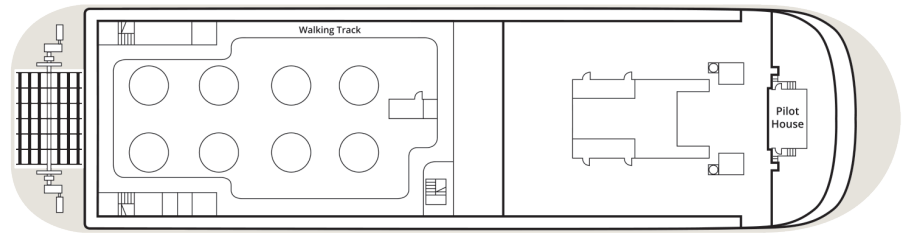

AMERICAN COUNTESS DECK PLAN & SHIP STATISTICS

A DELUXE OUTSIDE STATEROOMS WITH PRIVATE VERANDA
Cabin Deck
 255 SQ. FT. with
 40 SQ. FT. private veranda

DECK 4 – SUN DECK

B OUTSIDE STATEROOMS WITH VERANDA
Observation Deck
 220 SQ. FT. with open veranda

DECK 3 – OBSERVATION DECK

E INSIDE STATEROOMS
Observation & Cabin Decks
 170 SQ. FT.

SO SINGLE OUTSIDE STATEROOMS WITH VERANDA
Observation Deck
 180 SQ. FT. with open veranda

DECK 2 – CABIN DECK

HANDICAP ACCESSIBLE SUITES AND STATEROOMS
 + TRIPLE STATEROOMS

Year Built.....	1995
Superstructure.....	2020
Length.....	361 feet
Passenger Decks.....	4
Suites and Staterooms.....	123
Passenger Capacity.....	245
Crew Size.....	98

DECK 1 – MAIN DECK