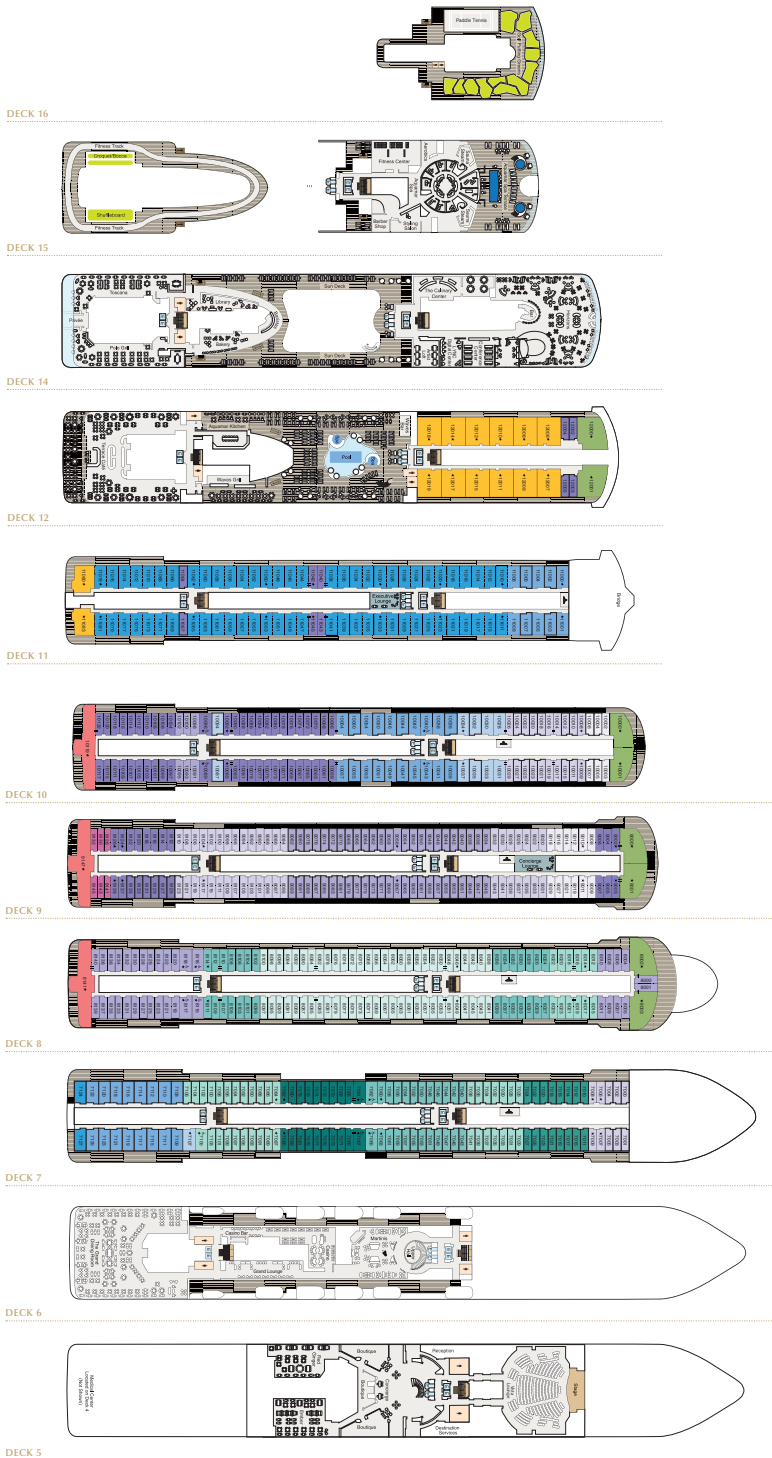

OCEANIA CRUISES' VISTA DECK PLAN

SHIP'S SPECIFICATIONS

- Year Built: 2023
- Gross Tonnage: 67,000
- Length: 791 feet
- Beam: 105 feet
- Cruising Speed: 20 knots
- Guest Decks: 11
- Guest Capacity: 1,200
- Staff Size: 800
- Guest-to-Staff Ratio: 1.56 to 1
- Country of Registry: Marshall Islands

STATEROOM COLOR LEGEND

OS	VS	OC	PH1	PH2	PH3	A1	A2	A3	A4
B1	B2	B3	B4	B5	S				