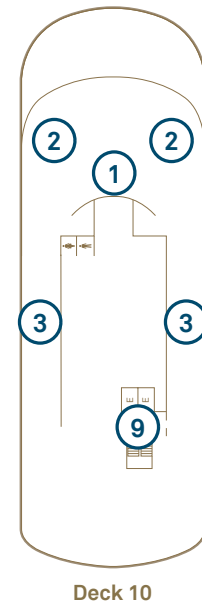

Scenic Eclipse / Scenic Eclipse II

Scenic Eclipse Built 2019 Scenic Eclipse II Built 2023 | Passengers 200/228 | Suites 114 | Crew 192/176 | Length 168 metres | Gross Tonnage 17,085 | Speed 17 knots

Suite Categories

Deck 5		Deck 6		Deck 7		Deck 8		Deck 9	
DD	Grand Deluxe Verandah 38-40m²	GP	Grand Panorama 105m²	BD	Grand Deluxe Verandah 38-40m²	P	Panorama 110m²	OT	Two-bedroom Penthouse 240-245m²
DB	Deluxe Verandah 32-34m²	CD	Grand Deluxe Verandah 38-40m²	BA	Deluxe Verandah 32-34m²	S	Spa Suite 46-50m²	OP	Owner's Penthouse 190-195m²
DA	Deluxe Verandah 32-34m²	CA	Deluxe Verandah 32-34m²	B	Verandah 32m²	AD	Grand Deluxe Verandah 38-40m²	SB	Spa Suite 46-50m²
D	Verandah 32m²	C	Verandah 32m²			AA	Deluxe Verandah 32-34m²	SA	Spa Suite 46-50m²
						A	Verandah 32m²		

*Suites 901 & 903 and 902 & 904 connect as Two-bedroom Penthouse Suite. The deck plan and suite layout images are an indication only and may vary between ships. Suite measurements are approximate, and those in same category may vary in size. Scenic Eclipse II does not feature Hanging Chairs. *Laundry is located on Deck 6 on Scenic Eclipse II.