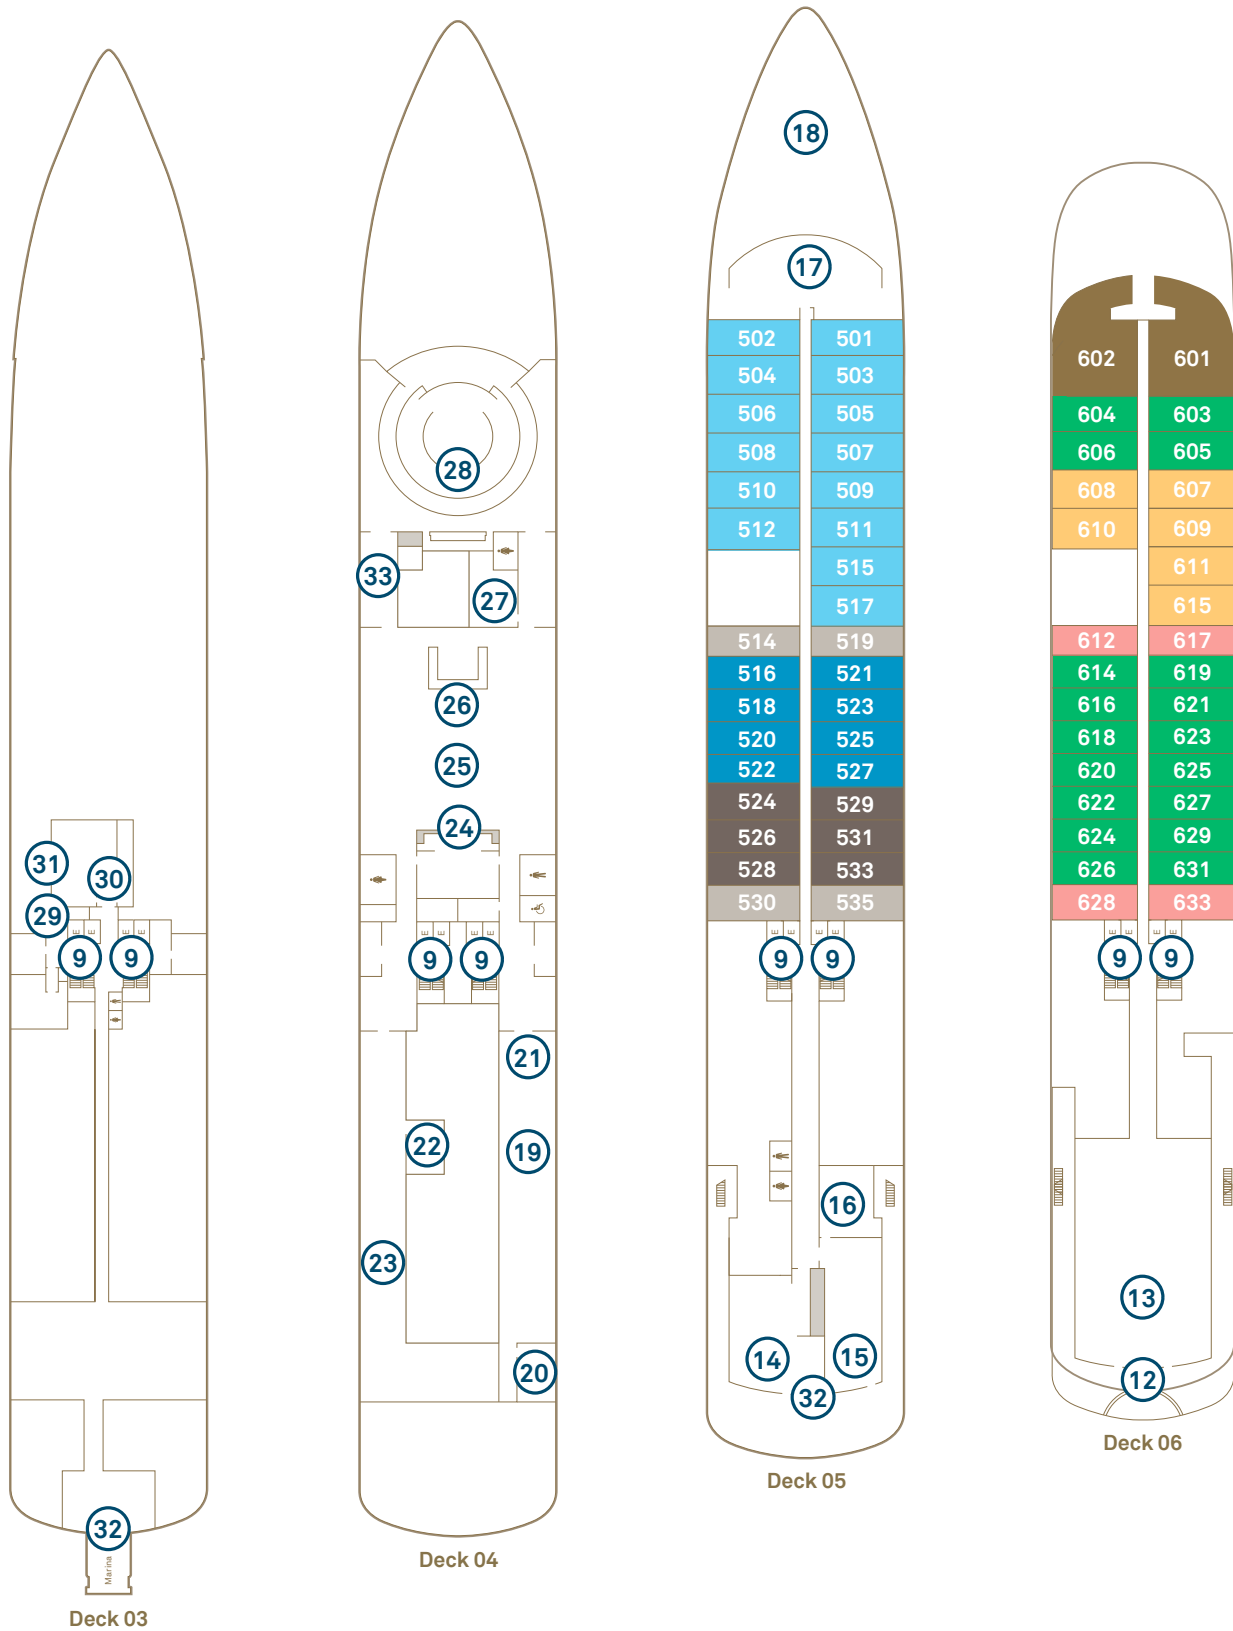

SCENIC ECLIPSE DECK PLAN

- Deck Plan**
- 1 Sky Bar
 - 2 Sky Deck Vitality Pool
 - 3 Cabanas
 - 4 Helicopter hangars
 - 5 Helipad
 - 6 Yacht Club
 - 7 Yacht Club outdoor dining
 - 8 Yoga & Pilates room
 - 9 Elevator
 - 10 Gym & fitness area
 - 11 Wheelhouse
 - 12 Spa Vitality Pool
 - 13 Senses Spa
 - 14 Lumière
 - 15 Azure Bar & Café
 - 16 Scientific Epitome
 - 17 Observation Lounge & Library
 - 18 Observation Terrace
 - 19 Kokko's
 - 20 Night Market @ Kokko's
 - 21 Sushi @ Kokko's
 - 22 Chef's table@ Elements
 - 23 Elements
 - 24 Guest Services
 - 25 Scenic Lounge
 - 26 Scenic Bar
 - 27 Night Market @ Kokko's
 - 28 Sush @ Kokko's
 - 29 Medical Centre
 - 30 Self-service guest laundry
 - 31 Discovery Centre
 - 32 Marina entrances
 - 33 Discovery Lounge
 - 34 Hanging Chairs
 - 35 Theatre

Scenic Eclipse / Scenic Eclipse II

Scenic Eclipse Built 2019 Scenic Eclipse II Built 2023 | Passengers 200/228 | Suites 114 | Crew 192/176 | Length 168 metres | Gross Tonnage 17,085 | Speed 17 knots

Suite Categories

Deck Plan

- | | | | | |
|-----------------------------|-----------------------|--------------------------------|--------------------------|-------------------------------|
| ① Sky Bar | ⑧ Yoga & Pilates room | ⑬ Azure Bar & Café | ⑳ Chef's Table@ Elements | ㉑ Medical Centre |
| ② Sky Deck Vitality Pool | ⑨ Elevator | ⑭ Scenic Épicure | ㉒ Elements | ⑳ Self-service guest laundry¹ |
| ③ Cabanas | ⑩ Gym & fitness area | ⑰ Observation Lounge & Library | ㉓ Guest Services | ㉑ Discovery Centre |
| ④ Helicopter hangars | ⑪ Wheelhouse | ⑱ Observation Terrace | ㉔ Scenic Lounge | ㉒ Marina entrances |
| ⑤ Helipad | ⑫ Spa Vitality Pool | ⑲ Koko's | ㉕ Scenic Bar | ㉓ Discovery Lounge |
| ⑥ Yacht Club | ⑬ Senses Spa | ㉒ Night Market @ Koko's | ㉖ Boutique | ㉔ Hanging Chairs |
| ⑦ Yacht Club outdoor dining | ⑭ Lumière | ㉓ Sushi @ Koko's | ㉗ Theatre | |