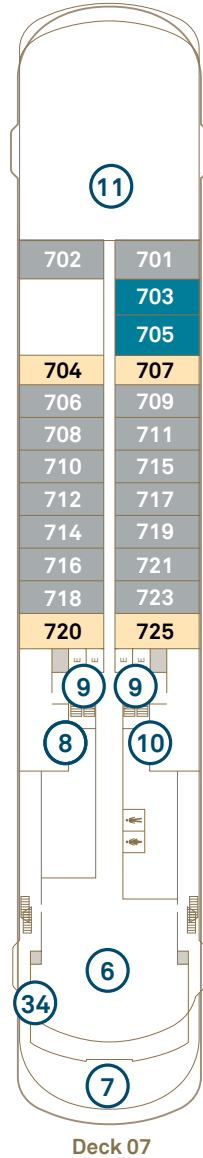

Scenic Eclipse / Scenic Eclipse II

Scenic Eclipse Built 2019 Scenic Eclipse II Built 2023 | Passengers 200/228 | Suites 114 | Crew 192/176 | Length 168 metres | Gross Tonnage 17,085 | Speed 17 knots

Suite Categories

Deck 5		Deck 6		Deck 7		Deck 8		Deck 9	
DD	Grand Deluxe Verandah 38-40m²	GP	Grand Panorama 105m²	BD	Grand Deluxe Verandah 38-40m²	P	Panorama 110m²	OT	Two-bedroom Penthouse 240-245m²
DB	Deluxe Verandah 32-34m²	CD	Grand Deluxe Verandah 38-40m²	BA	Deluxe Verandah 32-34m²	S	Spa Suite 46-50m²	OP	Owner's Penthouse 190-195m²
DA	Deluxe Verandah 32-34m²	CA	Deluxe Verandah 32-34m²	B	Verandah 32m²	AD	Grand Deluxe Verandah 38-40m²	SB	Spa Suite 46-50m²
D	Verandah 32m²	C	Verandah 32m²			AA	Deluxe Verandah 32-34m²	SA	Spa Suite 46-50m²
						A	Verandah 32m²		

*Suites 901 & 903 and 902 & 904 connect as Two-bedroom Penthouse Suite. The deck plan and suite layout images are an indication only and may vary between ships. Suite measurements are approximate, and those in same category may vary in size. Scenic Eclipse II does not feature Hanging Chairs. *Laundry is located on Deck 6 on Scenic Eclipse II.