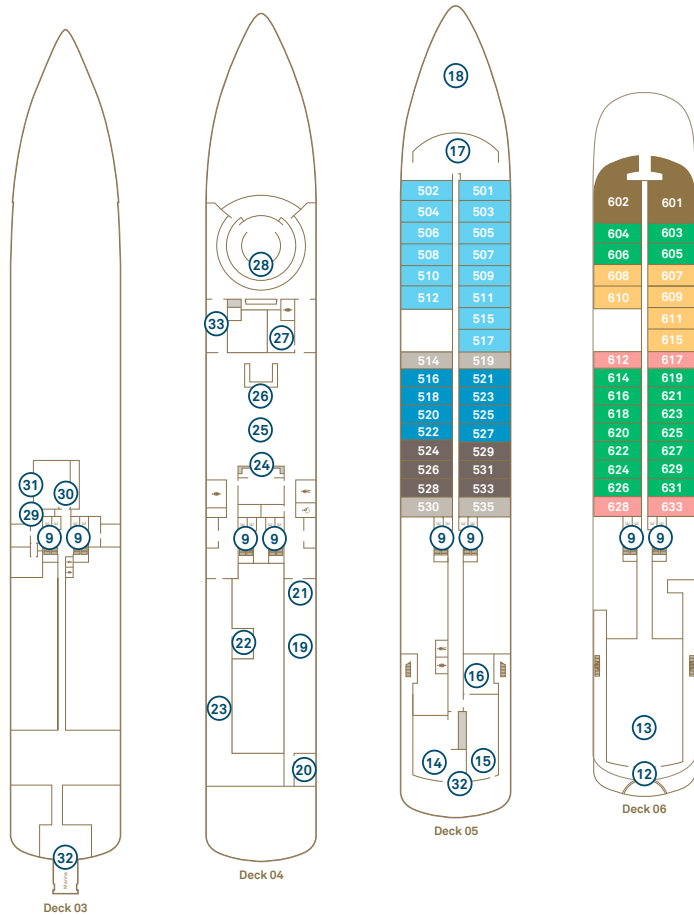

SCENIC ECLIPSE DECK PLAN

1. **Deck Plan**
2. 1 Sky Bar
   - 2 Sky Deck Vitality Pool
   - 3 Cabanas
   - 4 Helicopter hangars
   - 5 Helipad
   - 6 Yacht Club
   - 7 Yacht Club outdoor dining
   - 8 Yoga & Pilates room
   - 9 Elevator
   - 10 Gym & fitness area
   - 11 Wheelhouse
   - 12 Spa Vitality Pool
   - 13 Senses Spa
   - 14 Lumière
   - 15 Azure Bar & Café
   - 16 Scientific Epitome
   - 17 Observation Lounge & Library
   - 18 Observation Terrace
   - 19 Kokko's
   - 20 Night Market @ Kokko's
   - 21 Sushi @ Kokko's
   - 22 Chef's table@ Elements
   - 23 Elements
   - 24 Guest Services
   - 25 Scenic Lounge
   - 26 Scenic Bar
   - 27 Night Market @ Kokko's
   - 28 Sush @ Kokko's
   - 29 Medical Centre
   - 30 Self-service guest laundry
   - 31 Discovery Centre
   - 32 Marina entrances
   - 33 Discovery Lounge
   - 34 Hanging Chairs
   - 35 Theatre

Scenic Eclipse / Scenic Eclipse II

Suite Categories

Deck 5		Deck 6		Deck 7		Deck 8		Deck 9	
BD	Grand Deluxe Verandah 38-40m²	GP	Grand Panorama 105m²	BD	Grand Deluxe Verandah 38-40m²	P	Panorama 110m²	OT	*Two-bedroom Penthouse 240-246m²
DB	Deluxe Verandah 32-34m²	CD	Grand Deluxe Verandah 38-40m²	BA	Deluxe Verandah 32-34m²	S	Spa Suite 46-50m²	OP	Owner's Penthouse 190-195m²
DA	Deluxe Verandah 32-34m²	CA	Deluxe Verandah 32-34m²	B	Verandah 32m²	AD	Grand Deluxe Verandah 38-40m²	SB	Spa Suite 46-50m²
D	Verandah 32m²	C	Verandah 32m²	AA	Deluxe Verandah 32-34m²	SA	Spa Suite 46-50m²		
				A	Verandah 32m²