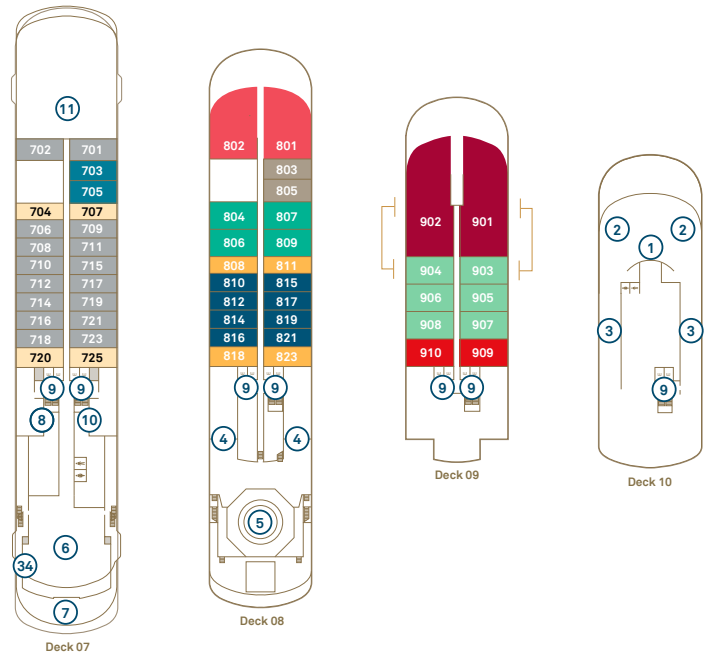

SCENIC ECLIPSE DECK PLAN

1. **Deck Plan**
2. 1 Sky Bar
   - 2 Sky Deck Vitality Pool
   - 3 Cabanas
   - 4 Helicopter hangars
   - 5 Helipad
   - 6 Yacht Club
   - 7 Yacht Club outdoor dining
   - 8 Yoga & Pilates room
   - 9 Elevator
   - 10 Gym & fitness area
   - 11 Wheelhouse
   - 12 Spa Vitality Pool
   - 13 Senses Spa
   - 14 Lumière
   - 15 Azure Bar & Café
   - 16 Scientific Epitome
   - 17 Observation Lounge & Library
   - 18 Observation Terrace
   - 19 Kokko's
   - 20 Night Market @ Kokko's
   - 21 Sushi @ Kokko's
   - 22 Chef's table@ Elements
   - 23 Elements
   - 24 Guest Services
   - 25 Scenic Lounge
   - 26 Scenic Bar
   - 27 Night Market @ Kokko's
   - 28 Sush @ Kokko's
   - 29 Medical Centre
   - 30 Self-service guest laundry
   - 31 Discovery Centre
   - 32 Marina entrances
   - 33 Discovery Lounge
   - 34 Hanging Chairs
   - 35 Theatre

Scenic Eclipse / Scenic Eclipse II

Suite Categories

Deck 5		Deck 6		Deck 7		Deck 8		Deck 9	
BD	Grand Deluxe Verandah 38-40m²	GP	Grand Panorama 105m²	BD	Grand Deluxe Verandah 38-40m²	P	Panorama 110m²	OT	*Two-bedroom Penthouse 240-246m²
DB	Deluxe Verandah 32-34m²	CD	Grand Deluxe Verandah 38-40m²	BA	Deluxe Verandah 32-34m²	S	Spa Suite 46-50m²	OP	Owner's Penthouse 190-195m²
DA	Deluxe Verandah 32-34m²	CA	Deluxe Verandah 32-34m²	B	Verandah 32m²	AD	Grand Deluxe Verandah 38-40m²	SB	Spa Suite 46-50m²
D	Verandah 32m²	C	Verandah 32m²	AA	Deluxe Verandah 32-34m²	SA	Spa Suite 46-50m²		
				A	Verandah 32m²