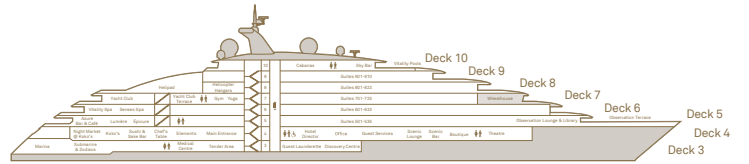

SCENIC ECLIPSE DECK PLAN

1. **Deck Plan**
2. 1 Sky Bar
   - 2 Sky Deck Vitality Pool
   - 3 Cabanas
   - 4 Helicopter hangars
   - 5 Helipad
   - 6 Yacht Club
   - 7 Yacht Club outdoor dining
   - 8 Yoga & Pilates room
   - 9 Elevator
   - 10 Gym & fitness area
   - 11 Wheelhouse
   - 12 Spa Vitality Pool
   - 13 Senses Spa
   - 14 Lumière
   - 15 Azure Bar & Café
   - 16 Scientific Epitome
   - 17 Observation Lounge & Library
   - 18 Observation Terrace
   - 19 Kokko's
   - 20 Night Market @ Kokko's
   - 21 Sushi @ Kokko's
   - 22 Chef's table@ Elements
   - 23 Elements
   - 24 Guest Services
   - 25 Scenic Lounge
   - 26 Scenic Bar
   - 27 Night Market @ Kokko's
   - 28 Sush @ Kokko's
   - 29 Medical Centre
   - 30 Self-service guest laundry
   - 31 Discovery Centre
   - 32 Marina entrances
   - 33 Discovery Lounge
   - 34 Hanging Chairs
   - 35 Theatre

Scenic Eclipse / Scenic Eclipse II

Suite Categories

Deck 5		Deck 6		Deck 7		Deck 8		Deck 9	
BD	Grand Deluxe Verandah 38-40m²	GP	Grand Panorama 105m²	BD	Grand Deluxe Verandah 38-40m²	P	Panorama 110m²	OT	*Two-bedroom Penthouse 240-246m²
DB	Deluxe Verandah 32-34m²	CD	Grand Deluxe Verandah 38-40m²	BA	Deluxe Verandah 32-34m²	S	Spa Suite 46-50m²	OP	Owner's Penthouse 190-195m²
DA	Deluxe Verandah 32-34m²	CA	Deluxe Verandah 32-34m²	B	Verandah 32m²	AD	Grand Deluxe Verandah 38-40m²	SB	Spa Suite 46-50m²
D	Verandah 32m²	C	Verandah 32m²	AA	Deluxe Verandah 32-34m²	SA	Spa Suite 46-50m²		
				A	Verandah 32m²