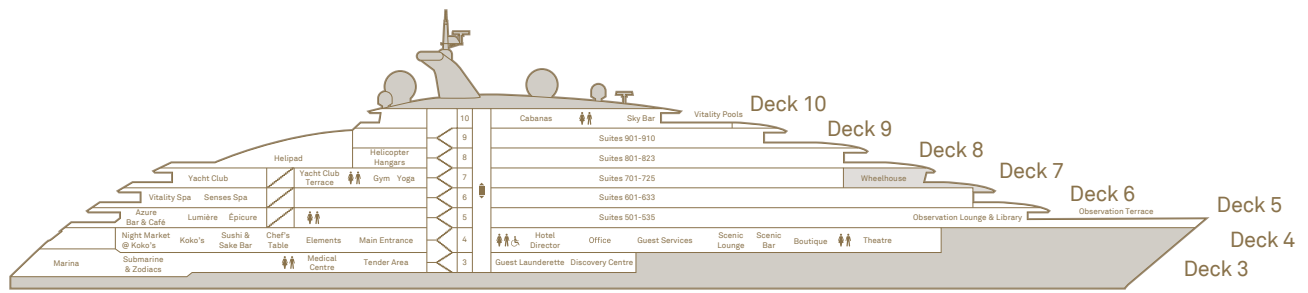

SCENIC ECLIPSE DECK PLAN

- Deck Plan**
- 1 Sky Bar
 - 2 Sky Deck Vitality Pool
 - 3 Cabanas
 - 4 Helicopter hangars
 - 5 Helipad
 - 6 Yacht Club
 - 7 Yacht Club outdoor dining
 - 8 Yoga & Pilates room
 - 9 Elevator
 - 10 Gym & fitness area
 - 11 Wheelhouse
 - 12 Spa Vitality Pool
 - 13 Senses Spa
 - 14 Lumière
 - 15 Azure Bar & Café
 - 16 Scientific Epitome
 - 17 Observation Lounge & Library
 - 18 Observation Terrace
 - 19 Kokko's
 - 20 Night Market @ Kokko's
 - 21 Sushi @ Kokko's
 - 22 Chef's table@ Elements
 - 23 Elements
 - 24 Guest Services
 - 25 Scenic Lounge
 - 26 Scenic Bar
 - 27 Night Market @ Kokko's
 - 28 Sush @ Kokko's
 - 29 Medical Centre
 - 30 Self-service guest laundry
 - 31 Discovery Centre
 - 32 Marina entrances
 - 33 Discovery Lounge
 - 34 Hanging Chairs
 - 35 Theatre

Scenic Eclipse / Scenic Eclipse II

Scenic Eclipse Built 2019 Scenic Eclipse II Built 2023 | Passengers 200/228 | Suites 114 | Crew 192/176 | Length 168 metres | Gross Tonnage 17,085 | Speed 17 knots

Suite Categories

Deck Plan

- | | | | | |
|-----------------------------|-----------------------|--------------------------------|--------------------------|-------------------------------|
| ① Sky Bar | ⑧ Yoga & Pilates room | ⑬ Azure Bar & Café | ⑳ Chef's Table@ Elements | ㉑ Medical Centre |
| ② Sky Deck Vitality Pool | ⑨ Elevator | ⑭ Scenic Épicure | ㉒ Elements | ⑳ Self-service guest laundry¹ |
| ③ Cabanas | ⑩ Gym & fitness area | ⑰ Observation Lounge & Library | ㉓ Guest Services | ㉑ Discovery Centre |
| ④ Helicopter hangars | ⑪ Wheelhouse | ⑱ Observation Terrace | ㉔ Scenic Lounge | ㉒ Marina entrances |
| ⑤ Helipad | ⑫ Spa Vitality Pool | ⑲ Koko's | ㉕ Scenic Bar | ㉓ Discovery Lounge |
| ⑥ Yacht Club | ⑬ Senses Spa | ㉒ Night Market @ Koko's | ㉖ Boutique | ㉔ Hanging Chairs |
| ⑦ Yacht Club outdoor dining | ⑭ Lumière | ㉓ Sushi @ Koko's | ㉗ Theatre | |