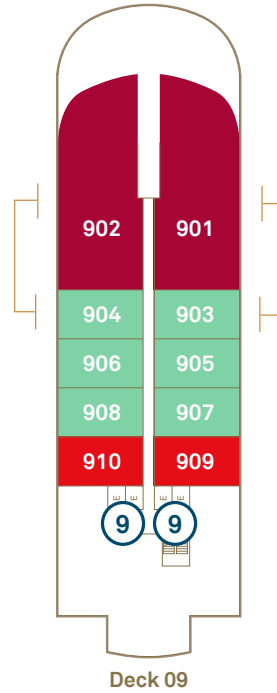

Scenic Eclipse / Scenic Eclipse II

Scenic Eclipse Built 2019 Scenic Eclipse II Built 2023 | Passengers 200/228 | Suites 114 | Crew 192/176 | Length 168 metres | Gross Tonnage 17,085 | Speed 17 knots

Suite Categories

Deck 5		Deck 6		Deck 7		Deck 8		Deck 9	
DD	Grand Deluxe Verandah 38-40m²	GP	Grand Panorama 105m²	BD	Grand Deluxe Verandah 38-40m²	P	Panorama 110m²	OT	Two-bedroom Penthouse 240-245m²
DB	Deluxe Verandah 32-34m²	CD	Grand Deluxe Verandah 38-40m²	BA	Deluxe Verandah 32-34m²	S	Spa Suite 46-50m²	OP	Owner's Penthouse 190-195m²
DA	Deluxe Verandah 32-34m²	CA	Deluxe Verandah 32-34m²	B	Verandah 32m²	AD	Grand Deluxe Verandah 38-40m²	SB	Spa Suite 46-50m²
D	Verandah 32m²	C	Verandah 32m²			AA	Deluxe Verandah 32-34m²	SA	Spa Suite 46-50m²
						A	Verandah 32m²		

*Suites 901 & 903 and 902 & 904 connect as Two-bedroom Penthouse Suite. The deck plan and suite layout images are an indication only and may vary between ships. Suite measurements are approximate, and those in same category may vary in size. Scenic Eclipse II does not feature Hanging Chairs. *Laundry is located on Deck 6 on Scenic Eclipse II.