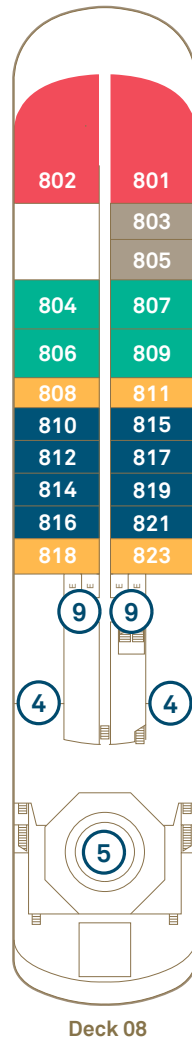

Scenic Eclipse / Scenic Eclipse II

Scenic Eclipse Built 2019 Scenic Eclipse II Built 2023 | Passengers 200/228 | Suites 114 | Crew 192/176 | Length 168 metres | Gross Tonnage 17,085 | Speed 17 knots

Suite Categories

Deck 5		Deck 6		Deck 7		Deck 8		Deck 9	
DD	Grand Deluxe Verandah 38-40m²	GP	Grand Panorama 105m²	BD	Grand Deluxe Verandah 38-40m²	P	Panorama 110m²	OT	Two-bedroom Penthouse 240-245m²
DB	Deluxe Verandah 32-34m²	CD	Grand Deluxe Verandah 38-40m²	BA	Deluxe Verandah 32-34m²	S	Spa Suite 46-50m²	OP	Owner's Penthouse 190-195m²
DA	Deluxe Verandah 32-34m²	CA	Deluxe Verandah 32-34m²	B	Verandah 32m²	AD	Grand Deluxe Verandah 38-40m²	SB	Spa Suite 46-50m²
D	Verandah 32m²	C	Verandah 32m²			AA	Deluxe Verandah 32-34m²	SA	Spa Suite 46-50m²
						A	Verandah 32m²		

*Suites 901 & 903 and 902 & 904 connect as Two-bedroom Penthouse Suite. The deck plan and suite layout images are an indication only and may vary between ships. Suite measurements are approximate, and those in same category may vary in size. Scenic Eclipse II does not feature Hanging Chairs. *Laundry is located on Deck 6 on Scenic Eclipse II.